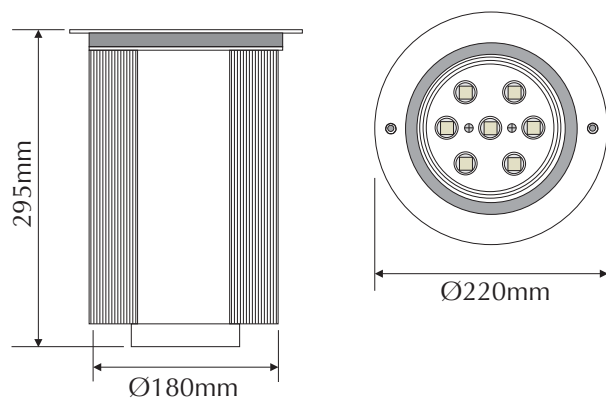

EVFUSION-WW-N

Made in Italy

BOLUCE
ILLUMINAZIONE

Order Code: **21823**

Product Code: **EVFUSION-WW-N**

Colour: **Warm White** 3200K

Description: The FUSION in-ground luminaire is a smart and contemporary fixture. Incorporating both a Italian made fixture and high power LED lamp. The FUSION can be used in many applications including landscape projects, flag pole, building fascias etc.

Data: The FUSION in-ground up-light body is made from high quality 6063 aluminium extrusion, polyester powder coated body, stainless steel AISI 316, transparent toughened glass, silicon gaskets, stainless steel fixings, 3500Kgs drive over, glass mechanical strength 6.8 joule, tilt adjustable $\pm 12^\circ$, IP67 rating, 7 x 3W Seoul LED, Warm White 3200K, 700mA Constant Current, 770lm, 7250 lux @ 1mtr, narrow beam spread @ 13° , integral LED driver, mains power 240V AC input.

Size: Front face diameter: Ø220mm
Body diameter: Ø180mm
Overall height: 295mm

Options: This fitting can be modified to suit a multiple of different applications including Remote Constant Current power supplies or 12/24V DC Constant Voltage conversions. Please contact our sales department for more information.