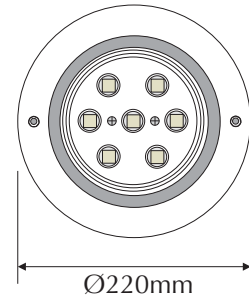

EVFUSION-WW-M

Made in Italy

Order Code: **21824**

Product Code: **EVFUSION-WW-M**

Colour: **Warm White** 3200K

Description: The FUSION in-ground luminaire is a smart and contemporary fixture. Incorporating both a Italian made fixture and high power LED lamp. The FUSION can be used in may applications including landscape projects, flag pole, building fascias etc.

Data: The FUSION in-ground up-light body is made from high quality 6063 aluminium extrusion, polyester powder coated body, stainless steel AISI 316, transparent toughened glass, silicon gaskets, stainless steel fixings, 3500Kgs drive over, glass mechanical strength 6.8 joule, tilt adjustable $\pm 12^\circ$, IP67 rating, 7 x 3W Seoul LED, Warm White 3200K, 700mA Constant Current, 770lm, 1600 lux @ 1mtr, medium beam spread @ 36° , integral LED driver, mains power 240V AC input.

Size: Front face diameter: Ø220mm
 Body diameter: Ø180mm
 Overall height: 295mm

Options: This fitting can be modified to suit a multiple of different applications including Remote Constant Current power supplies or 12/24V DC Constant Voltage conversions. Please contact our sales department for more information.

- Tilt adjustable
- Warm White 3200K
- 21W output
- 36° beam angle
- Constant Current built-in driver
- 240V AC mains input
- 770 lumens
- 1600 lux @ 1mtr
- IP65
- 316 stainless steel
- Seoul LED

Domus Lighting