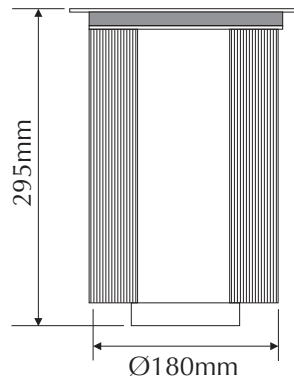

EVFUSION-WW-M

Made in Italy

Order Code: **21824**

Product Code: **EVFUSION-WW-M**

Colour: **Warm White** 3200K

Description: The FUSION in-ground luminaire is a smart and contemporary fixture. Incorporating both a Italian made fixture and high power LED lamp. The FUSION can be used in may applications including landscape projects, flag pole, building fascias etc.

Data: The FUSION in-ground up-light body is made from high quality 6063 aluminium extrusion, polyester powder coated body, stainless steel AISI 316, transparent toughened glass, silicon gaskets, stainless steel fixings, 3500Kgs drive over, glass mechanical strength 6.8 joule, tilt adjustable $\pm 12^\circ$, IP67 rating, 7 x 3W Seoul LED, Warm White 3200K, 700mA Constant Current, 770lm, 1600 lux @ 1mtr, medium beam spread @ 36° , integral LED driver, mains power 240V AC input.

Size: Front face diameter: Ø220mm
 Body diameter: Ø180mm
 Overall height: 295mm

Options: This fitting can be modified to suit a multiple of different applications including Remote Constant Current power supplies or 12/24V DC Constant Voltage conversions. Please contact our sales department for more information.

- Tilt adjustable
- Warm White 3200K
- 21W output
- 36° beam angle
- Constant Current built-in driver
- 240V AC mains input
- 770 lumens
- 1600 lux @ 1mtr
- IP65
- 316 stainless steel
- Seoul LED

Domus Lighting