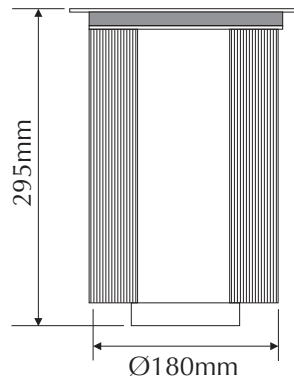

EVFUSION-W-W

Made in Italy

BOLUCE
ILLUMINAZIONE

Order Code: **21822**

Product Code: **EVFUSION-W-W**

Colour: **White** 6400K

Description: The FUSION in-ground luminaire is a smart and contemporary fixture. Incorporating both a Italian made fixture and high power LED lamp. The FUSION can be used in may applications including landscape projects, flag pole, building fascias etc.

Data: The FUSION in-ground up-light body is made from high quality 6063 aluminium extrusion, polyester powder coated body, stainless steel AISI 316, transparent toughened glass, silicon gaskets, stainless steel fixings, 3500Kgs drive over, glass mechanical strength 6.8 joule, tilt adjustable $\pm 12^\circ$, IP67 rating, 7 x 3W Seoul LED, White 6400K, 700mA Constant Current, 924lm, 1480 lux @ 1mtr, wide beam spread @ 42° , integral LED driver, mains power 240V AC input.

Size: Front face diameter: Ø220mm
Body diameter: Ø180mm
Overall height: 295mm

Options: This fitting can be modified to suit a multiple of different applications including Remote Constant Current power supplies or 12/24V DC Constant Voltage conversions. Please contact our sales department for more information.