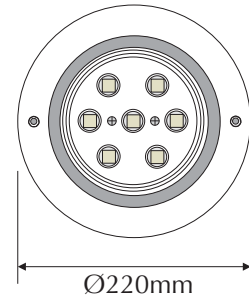

EVFUSION-W-W

Made in Italy

BOLUCE
ILLUMINAZIONE

Order Code: **21822**

Product Code: **EVFUSION-W-W**

Colour: **White** 6400K

Description: The FUSION in-ground luminaire is a smart and contemporary fixture. Incorporating both a Italian made fixture and high power LED lamp. The FUSION can be used in may applications including landscape projects, flag pole, building fascias etc.

Data: The FUSION in-ground up-light body is made from high quality 6063 aluminium extrusion, polyester powder coated body, stainless steel AISI 316, transparent toughened glass, silicon gaskets, stainless steel fixings, 3500Kgs drive over, glass mechanical strength 6.8 joule, tilt adjustable $\pm 12^\circ$, IP67 rating, 7 x 3W Seoul LED, White 6400K, 700mA Constant Current, 924lm, 1480 lux @ 1mtr, wide beam spread @ 42° , integral LED driver, mains power 240V AC input.

Size: Front face diameter: Ø220mm
Body diameter: Ø180mm
Overall height: 295mm

Options: This fitting can be modified to suit a multiple of different applications including Remote Constant Current power supplies or 12/24V DC Constant Voltage conversions. Please contact our sales department for more information.