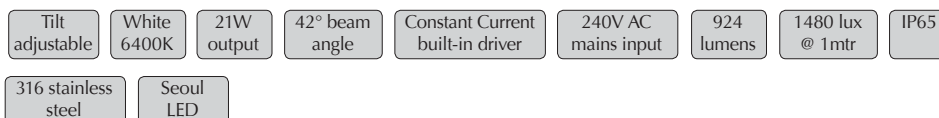

EVFUSION-W-W

Made in Italy

BOLUCE
ILLUMINAZIONE

Order Code: **21822**

Product Code: **EVFUSION-W-W**

Colour: **White** 6400K

Description: The FUSION in-ground luminaire is a smart and contemporary fixture. Incorporating both a Italian made fixture and high power LED lamp. The FUSION can be used in may applications including landscape projects, flag pole, building fascias etc.

Data: The FUSION in-ground up-light body is made from high quality 6063 aluminium extrusion, polyester powder coated body, stainless steel AISI 316, transparent toughened glass, silicon gaskets, stainless steel fixings, 3500Kgs drive over, glass mechanical strength 6.8 joule, tilt adjustable $\pm 12^\circ$, IP67 rating, 7 x 3W Seoul LED, White 6400K, 700mA Constant Current, 924lm, 1480 lux @ 1mtr, wide beam spread @ 42° , integral LED driver, mains power 240V AC input.

Size: Front face diameter: Ø220mm
Body diameter: Ø180mm
Overall height: 295mm

Options: This fitting can be modified to suit a multiple of different applications including Remote Constant Current power supplies or 12/24V DC Constant Voltage conversions. Please contact our sales department for more information.