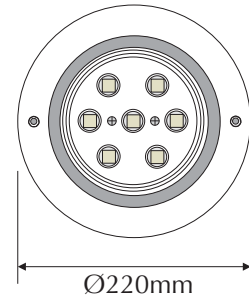

EVFUSION-W-N

Made in Italy

BOLUCE
 ILLUMINAZIONE

 Order Code: **21820**

 Product Code: **EVFUSION-W-N**

 Colour: **White** 6400K

Description: The FUSION in-ground luminaire is a smart and contemporary fixture. Incorporating both a Italian made fixture and high power LED lamp. The FUSION can be used in may applications including landscape projects, flag pole, building fascias etc.

Data: The FUSION in-ground up-light body is made from high quality 6063 aluminium extrusion, polyester powder coated body, stainless steel AISI 316, transparent toughened glass, silicon gaskets, stainless steel fixings, 3500Kgs drive over, glass mechanical strength 6.8 joule, tilt adjustable $\pm 12^\circ$, IP67 rating, 7 x 3W Seoul LED, White 6400K, 700mA Constant Current, 924lm, 8700 lux @ 1mtr, narrow beam spread @ 13° , integral LED driver, mains power 240V AC input.

Size:

Front face diameter:	Ø220mm
Body diameter:	Ø180mm
Overall height:	295mm

Options: This fitting can be modified to suit a multiple of different applications including Remote Constant Current power supplies or 12/24V DC Constant Voltage conversions. Please contact our sales department for more information.