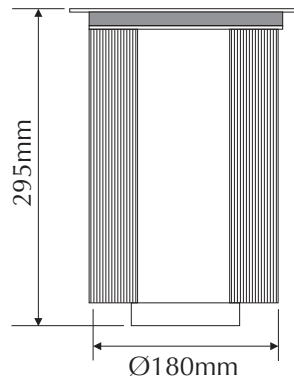

EVFUSION-W-N

Made in Italy

BOLUCE
 ILLUMINAZIONE

 Order Code: **21820**

 Product Code: **EVFUSION-W-N**

 Colour: **White** 6400K

Description: The FUSION in-ground luminaire is a smart and contemporary fixture. Incorporating both a Italian made fixture and high power LED lamp. The FUSION can be used in may applications including landscape projects, flag pole, building fascias etc.

Data: The FUSION in-ground up-light body is made from high quality 6063 aluminium extrusion, polyester powder coated body, stainless steel AISI 316, transparent toughened glass, silicon gaskets, stainless steel fixings, 3500Kgs drive over, glass mechanical strength 6.8 joule, tilt adjustable $\pm 12^\circ$, IP67 rating, 7 x 3W Seoul LED, White 6400K, 700mA Constant Current, 924lm, 8700 lux @ 1mtr, narrow beam spread @ 13° , integral LED driver, mains power 240V AC input.

Size:

Front face diameter:	Ø220mm
Body diameter:	Ø180mm
Overall height:	295mm

Options: This fitting can be modified to suit a multiple of different applications including Remote Constant Current power supplies or 12/24V DC Constant Voltage conversions. Please contact our sales department for more information.