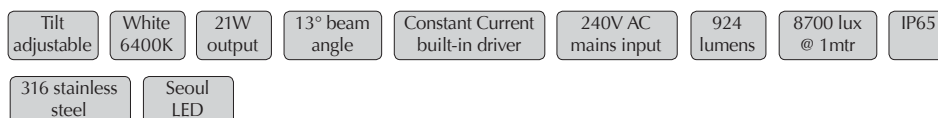

EVFUSION-W-N

Made in Italy

BOLUCE
 ILLUMINAZIONE

 Order Code: **21820**

 Product Code: **EVFUSION-W-N**

 Colour: **White** 6400K

Description: The FUSION in-ground luminaire is a smart and contemporary fixture. Incorporating both a Italian made fixture and high power LED lamp. The FUSION can be used in may applications including landscape projects, flag pole, building fascias etc.

Data: The FUSION in-ground up-light body is made from high quality 6063 aluminium extrusion, polyester powder coated body, stainless steel AISI 316, transparent toughened glass, silicon gaskets, stainless steel fixings, 3500Kgs drive over, glass mechanical strength 6.8 joule, tilt adjustable $\pm 12^\circ$, IP67 rating, 7 x 3W Seoul LED, White 6400K, 700mA Constant Current, 924lm, 8700 lux @ 1mtr, narrow beam spread @ 13° , integral LED driver, mains power 240V AC input.

Size:

Front face diameter:	Ø220mm
Body diameter:	Ø180mm
Overall height:	295mm

Options: This fitting can be modified to suit a multiple of different applications including Remote Constant Current power supplies or 12/24V DC Constant Voltage conversions. Please contact our sales department for more information.