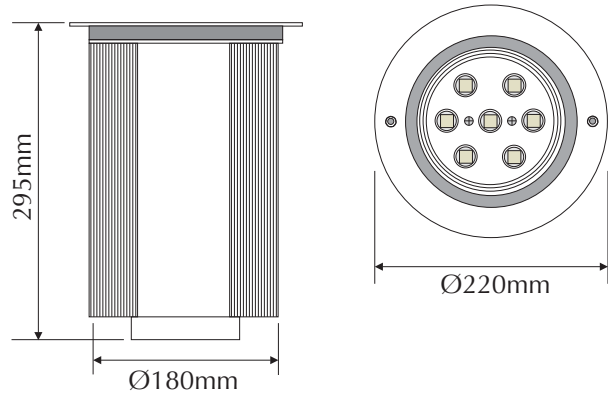

# EVFUSION-W-M

Made in Italy

**BOLUCE**  
 ILLUMINAZIONE

 Order Code: **21821**

 Product Code: **EVFUSION-W-M**

 Colour: **White**  6400K

**Description:** The FUSION in-ground luminaire is a smart and contemporary fixture. Incorporating both a Italian made fixture and high power LED lamp. The FUSION can be used in may applications including landscape projects, flag pole, building fascias etc.

**Data:** The FUSION in-ground up-light body is made from high quality 6063 aluminium extrusion, polyester powder coated body, stainless steel AISI 316, transparent toughened glass, silicon gaskets, stainless steel fixings, 3500Kgs drive over, glass mechanical strength 6.8 joule, tilt adjustable  $\pm 12^\circ$ , IP67 rating, 7 x 3W Seoul LED, White 6400K, 700mA Constant Current, 924lm, 2000 lux @ 1mtr, medium beam spread @  $36^\circ$ , integral LED driver, mains power 240V AC input.

**Size:**

Front face diameter:	Ø220mm
Body diameter:	Ø180mm
Overall height:	295mm

**Options:** This fitting can be modified to suit a multiple of different applications including Remote Constant Current power supplies or 12/24V DC Constant Voltage conversions. Please contact our sales department for more information.