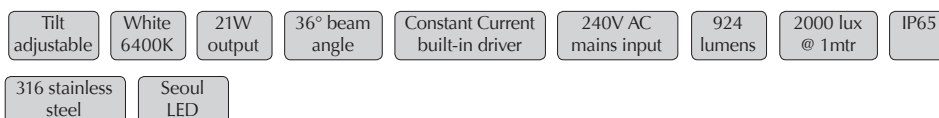

# EVFUSION-W-M

Made in Italy

**BOLUCE**  
 ILLUMINAZIONE

 Order Code: **21821**

 Product Code: **EVFUSION-W-M**

 Colour: **White**  6400K

**Description:** The FUSION in-ground luminaire is a smart and contemporary fixture. Incorporating both a Italian made fixture and high power LED lamp. The FUSION can be used in may applications including landscape projects, flag pole, building fascias etc.

**Data:** The FUSION in-ground up-light body is made from high quality 6063 aluminium extrusion, polyester powder coated body, stainless steel AISI 316, transparent toughened glass, silicon gaskets, stainless steel fixings, 3500Kgs drive over, glass mechanical strength 6.8 joule, tilt adjustable  $\pm 12^\circ$ , IP67 rating, 7 x 3W Seoul LED, White 6400K, 700mA Constant Current, 924lm, 2000 lux @ 1mtr, medium beam spread @  $36^\circ$ , integral LED driver, mains power 240V AC input.

**Size:**

Front face diameter:	Ø220mm
Body diameter:	Ø180mm
Overall height:	295mm

**Options:** This fitting can be modified to suit a multiple of different applications including Remote Constant Current power supplies or 12/24V DC Constant Voltage conversions. Please contact our sales department for more information.