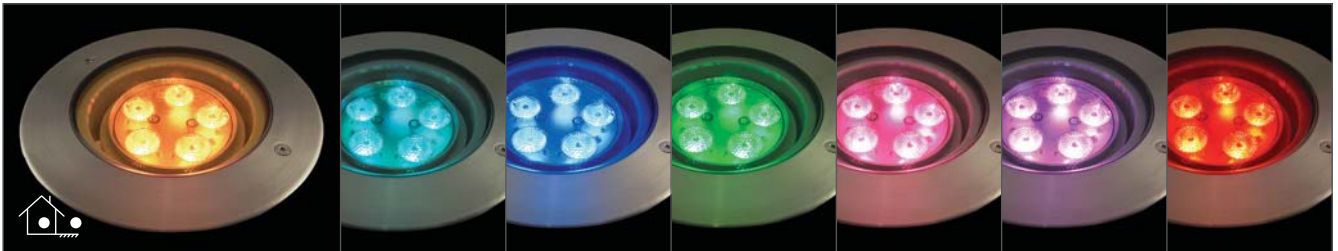

EVFUSION-RGB-W

Made in Italy

BOLUCE
ILLUMINAZIONE

Order Code: **21827**

Product Code: **EVFUSION-RGB-W**

Colour: **RGB** 

Description: The FUSION in-ground luminaire is a smart and contemporary fixture. Incorporating both a Italian made fixture and high power LED lamp. The FUSION can be used in may applications including landscape projects, flag pole, building fascias for a dramatic colour changing effect.

Data: The FUSION in-ground up-light body is made from high quality 6063 aluminium extrusion, polyester powder coated body, stainless steel AISI 316, transparent toughened glass, silicon gaskets, stainless steel fixings, 3500Kgs drive over, glass mechanical strength 6.8 joule, tilt adjustable $\pm 12^\circ$, IP67 rating, 5 x 3W Seoul LED, RGB colour changing, 24V DC Constant Voltage, 350lm, 620 lux @ 1mtr, wide beam spread @ 45° .

Size:
 Front face diameter: Ø220mm
 Body diameter: Ø180mm
 Overall height: 295mm

Requires: The above fitting requires a Chameleon colour controller for colour changing and a 24V Constant Voltage power supply located in the catalogue.

- 316 stainless steel
- Seoul LED
- Tilt adjustable
- RGB colour changing
- 17W output
- 45° beam angle
- Constant Current to Constant Voltage converter
- 24V DC Constant Voltage
- IP65

Domus Lighting

29-31 Richland Street Kingsgrove NSW 2208