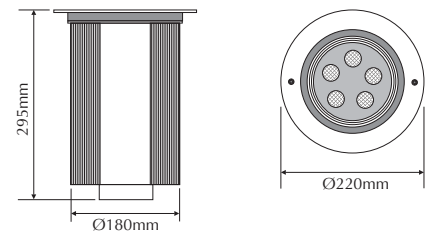

EVFUSION-RGB-W

Made in Italy

BOLUCE
ILLUMINAZIONE

Order Code: **21827**

Product Code: **EVFUSION-RGB-W**

Colour: **RGB** 

Description: The FUSION in-ground luminaire is a smart and contemporary fixture. Incorporating both a Italian made fixture and high power LED lamp. The FUSION can be used in may applications including landscape projects, flag pole, building fascias for a dramatic colour changing effect.

Data: The FUSION in-ground up-light body is made from high quality 6063 aluminium extrusion, polyester powder coated body, stainless steel AISI 316, transparent toughened glass, silicon gaskets, stainless steel fixings, 3500Kgs drive over, glass mechanical strength 6.8 joule, tilt adjustable $\pm 12^\circ$, IP67 rating, 5 x 3W Seoul LED, RGB colour changing, 24V DC Constant Voltage, 350lm, 620 lux @ 1mtr, wide beam spread @ 45° .

Size:
 Front face diameter: Ø220mm
 Body diameter: Ø180mm
 Overall height: 295mm

Requires: The above fitting requires a Chameleon colour controller for colour changing and a 24V Constant Voltage power supply located in the catalogue.

- 316 stainless steel
- Seoul LED
- Tilt adjustable
- RGB colour changing
- 17W output
- 45° beam angle
- Constant Current to Constant Voltage converter
- 24V DC Constant Voltage
- IP65

Domus Lighting

29-31 Richland Street Kingsgrove NSW 2208