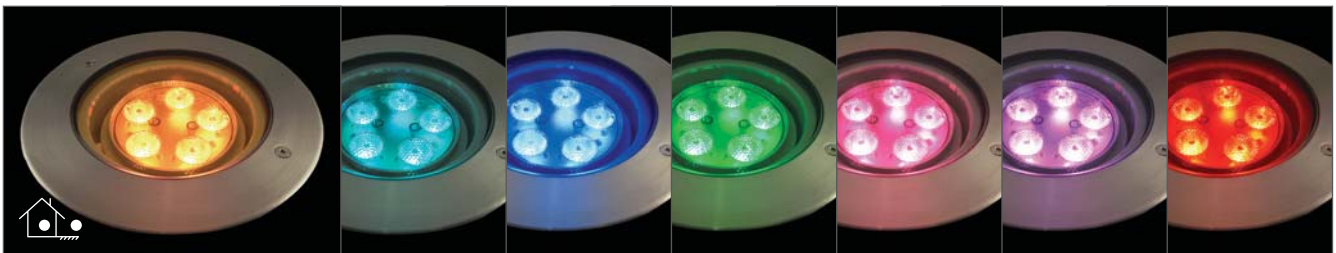

# EVFUSION-RGB-M

Made in Italy

**BOLUCE**  
ILLUMINAZIONE

Order Code: **21826**

Product Code: **EVFUSION-RGB-M**

Colour: **RGB** 

Description: The FUSION in-ground luminaire is a smart and contemporary fixture. Incorporating both a Italian made fixture and high power LED lamp. The FUSION can be used in may applications including landscape projects, flag pole, building fascias for a dramatic colour changing effect.

Data: The FUSION in-ground up-light body is made from high quality 6063 aluminium extrusion, polyester powder coated body, stainless steel AISI 316, transparent toughened glass, silicon gaskets, stainless steel fixings, 3500Kgs drive over, glass mechanical strength 6.8 joule, tilt adjustable  $\pm 12^\circ$ , IP67 rating, 5 x 3W Seoul LED, RGB colour changing, 24V DC Constant Voltage, 350lm, 620 lux @ 1mtr, medium beam spread @  $30^\circ$ .

Size: Front face diameter: Ø220mm  
Body diameter: Ø180mm  
Overall height: 295mm

Requires: The above fitting requires a Chameleon colour controller for colour changing and a 24V Constant Voltage power supply located in the catalogue.