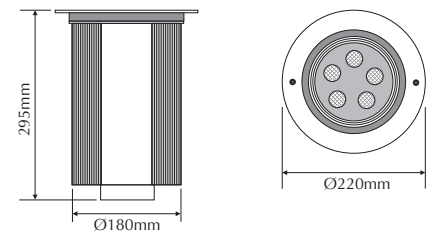

# EVFUSION-RGB-M

Made in Italy

**BOLUCE**  
ILLUMINAZIONE

Order Code: **21826**

Product Code: **EVFUSION-RGB-M**

Colour: **RGB** 

Description: The FUSION in-ground luminaire is a smart and contemporary fixture. Incorporating both a Italian made fixture and high power LED lamp. The FUSION can be used in may applications including landscape projects, flag pole, building fascias for a dramatic colour changing effect.

Data: The FUSION in-ground up-light body is made from high quality 6063 aluminium extrusion, polyester powder coated body, stainless steel AISI 316, transparent toughened glass, silicon gaskets, stainless steel fixings, 3500Kgs drive over, glass mechanical strength 6.8 joule, tilt adjustable  $\pm 12^\circ$ , IP67 rating, 5 x 3W Seoul LED, RGB colour changing, 24V DC Constant Voltage, 350lm, 620 lux @ 1mtr, medium beam spread @  $30^\circ$ .

Size: Front face diameter: Ø220mm  
Body diameter: Ø180mm  
Overall height: 295mm

Requires: The above fitting requires a Chameleon colour controller for colour changing and a 24V Constant Voltage power supply located in the catalogue.