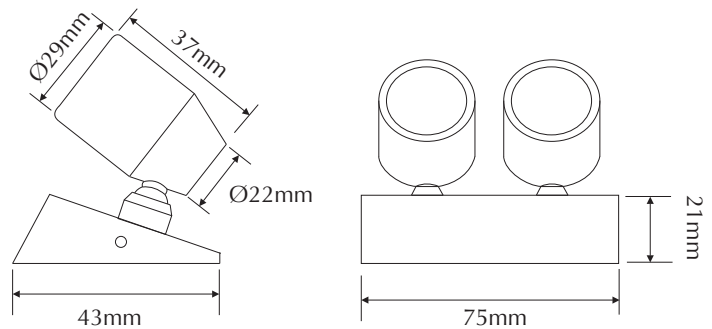

EVFOCUS2T-WW-S

Order Code: **21462**

Product Code: **EVFOCUS2T-WW-S**

Colour: **Warm White** 3200K

Description: A smart, fashionable and contemporary spot light. The FOCUS2T has many applications including statues, jewellery cabinets, BBQ areas lighting. The FOCUS2T is made from high quality 316 stainless steel and together with the high power LED lamp you can be assured of many years of low power and maintenance free lighting.

Data: The FOCUS2T spot light is made from imported 316 stainless steel, tempered glass, spot effect, 2 x 20° beam angle, 2 x 1W Cree LED, Warm White 3200K colour LED, IP65 rated, 350mA Constant Current, rated at 50,000 hrs.

Size: Base plate diameter: (L) 75mm x (H) 21mm
Head length: 2 x 37mm
Front face diameter: 2 x 29mm

Requires: Constant Current 350mA LED driver located in the power supply section of the catalogue.

Domus Lighting