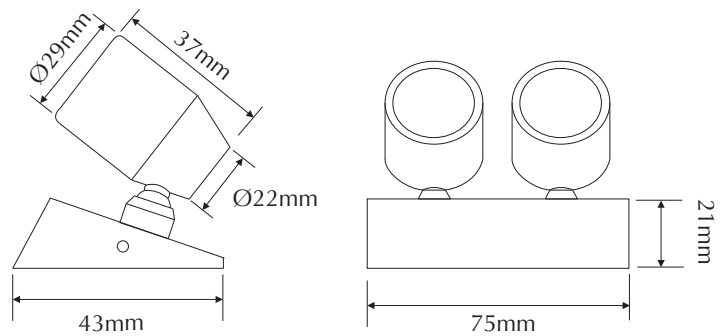

EVFOCUS2T-WW-F

Order Code: **21469**

Product Code: **EVFOCUS2T-WW-F**

Colour: **Warm White** 3200K

Description: A smart, fashionable and contemporary spot light. The FOCUS2T has many applications including statues, jewellery cabinets, BBQ areas lighting. The FOCUS2T is made from high quality 316 stainless steel and together with the high power LED lamp you can be assured of many years of low power and maintenance free lighting.

Data: The FOCUS2T spot light is made from imported 316 stainless steel, tempered glass, spot effect, 2 x 60° beam angle, 2 x 1W Cree LED, Warm White 3200K colour LED, IP65 rated, 350mA Constant Current, rated at 50,000 hrs.

Size: Base plate diameter: (L) 75mm x (H) 21mm
 Head length: 2 x 37mm
 Front face diameter: 2 x 29mm

Requires: Constant Current 350mA LED driver located in the power supply section of the catalogue.

Domus Lighting