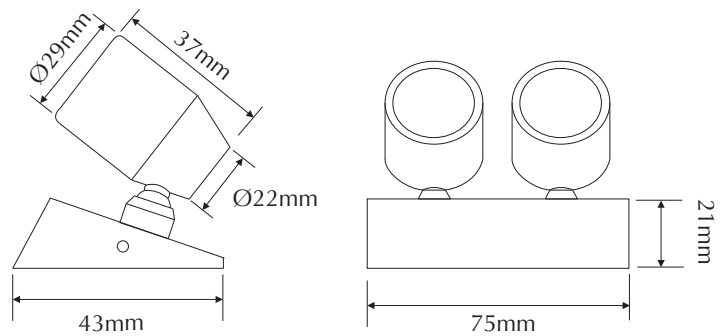

# EVFOCUS2T-R-S

Order Code: **21463**

Product Code: **EVFOCUS2T-R-S**

Colour: **Red** ■

Description: A smart, fashionable and contemporary spot light. The FOCUS2T has many applications including statues, jewellery cabinets, BBQ areas lighting. The FOCUS2T is made from high quality 316 stainless steel and together with the high power LED lamp you can be assured of many years of low power and maintenance free lighting.

Data: The FOCUS2T spot light is made from imported 316 stainless steel, tempered glass, spot effect, 2 x 20° beam angle, 2 x 1W Cree LED, Red colour LED, IP65 rated, 350mA Constant Current, rated at 50,000 hrs.

Size: Base plate diameter: (L) 75mm x (H) 21mm  
 Head length: 2 x 37mm  
 Front face diameter: 2 x 29mm

Requires: Constant Current 350mA LED driver located in the power supply section of the catalogue.