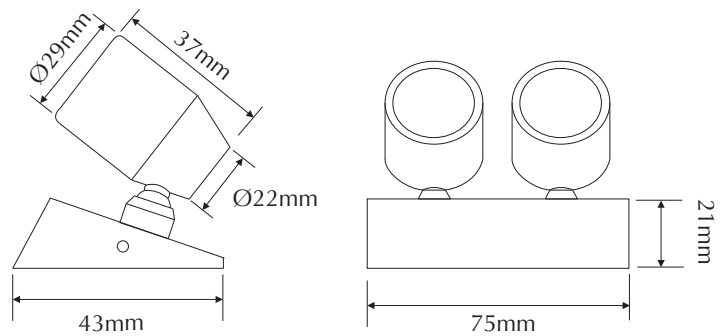

EVFOCUS2T-R-F

Order Code: **21470**

Product Code: **EVFOCUS2T-R-F**

Colour: **Red** ■

Description: A smart, fashionable and contemporary spot light. The FOCUS2T has many applications including statues, jewellery cabinets, BBQ areas lighting. The FOCUS2T is made from high quality 316 stainless steel and together with the high power LED lamp you can be assured of many years of low power and maintenance free lighting.

Data: The FOCUS2T spot light is made from imported 316 stainless steel, tempered glass, spot effect, 2 x 60° beam angle, 2 x 1W Cree LED, Red colour LED, IP65 rated, 350mA Constant Current, rated at 50,000 hrs.

Size: Base plate diameter: (L) 75mm x (H) 21mm
Head length: 2 x 37mm
Front face diameter: 2 x 29mm

Requires: Constant Current 350mA LED driver located in the power supply section of the catalogue.

Domus Lighting