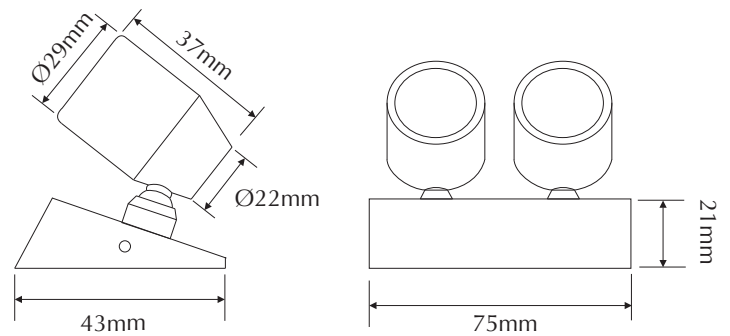

EVFOCUS2T-G-S

Order Code: **21464**

Product Code: **EVFOCUS2T-G-S**

Colour: **Green** ■

Description: A smart, fashionable and contemporary spot light. The FOCUS2T has many applications including statues, jewellery cabinets, BBQ areas lighting. The FOCUS2T is made from high quality 316 stainless steel and together with the high power LED lamp you can be assured of many years of low power and maintenance free lighting.

Data: The FOCUS2T spot light is made from imported 316 stainless steel, tempered glass, spot effect, 2 x 20° beam angle, 2 x 1W Cree LED, Green colour LED, IP65 rated, 350mA Constant Current, rated at 50,000 hrs.

Size: Base plate diameter: (L) 75mm x (H) 21mm
 Head length: 2 x 37mm
 Front face diameter: 2 x 29mm

Requires: Constant Current 350mA LED driver located in the power supply section of the catalogue.

Domus Lighting