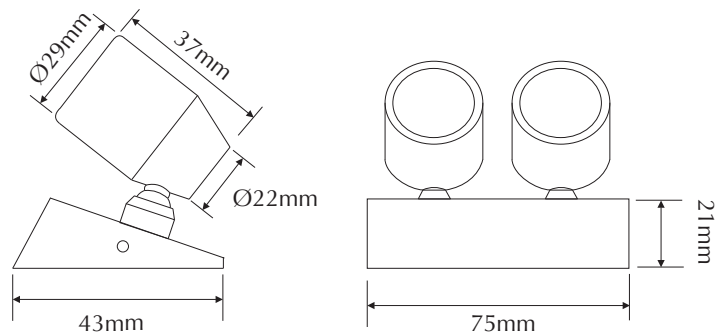

EVFOCUS2T-G-F

Order Code: **21471**

Product Code: **EVFOCUS2T-G-F**

Colour: **Green** ■

Description: A smart, fashionable and contemporary spot light. The FOCUS2T has many applications including statues, jewellery cabinets, BBQ areas lighting. The FOCUS2T is made from high quality 316 stainless steel and together with the high power LED lamp you can be assured of many years of low power and maintenance free lighting.

Data: The FOCUS2T spot light is made from imported 316 stainless steel, tempered glass, spot effect, 2 x 60° beam angle, 2 x 1W Cree LED, Green colour LED, IP65 rated, 350mA Constant Current, rated at 50,000 hrs.

Size: Base plate diameter: (L) 75mm x (H) 21mm
 Head length: 2 x 37mm
 Front face diameter: 2 x 29mm

Requires: Constant Current 350mA LED driver located in the power supply section of the catalogue.

Domus Lighting