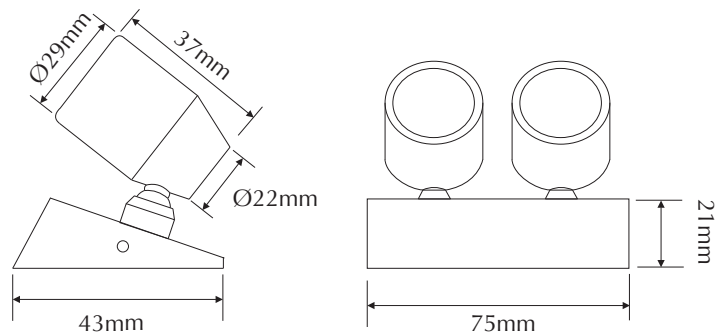

EVFOCUS2T-B-S

Order Code: **21465**

Product Code: **EVFOCUS2T-B-S**

Colour: **Blue**

Description: A smart, fashionable and contemporary spot light. The FOCUS2T has many applications including statues, jewellery cabinets, BBQ areas lighting. The FOCUS2T is made from high quality 316 stainless steel and together with the high power LED lamp you can be assured of many years of low power and maintenance free lighting.

Data: The FOCUS2T spot light is made from imported 316 stainless steel, tempered glass, spot effect, 2 x 20° beam angle, 2 x 1W Cree LED, Blue colour LED, IP65 rated, 350mA Constant Current, rated at 50,000 hrs.

Size: Base plate diameter: (L) 75mm x (H) 21mm
Head length: 2 x 37mm
Front face diameter: 2 x 29mm

Requires: Constant Current 350mA LED driver located in the power supply section of the catalogue.

Domus Lighting