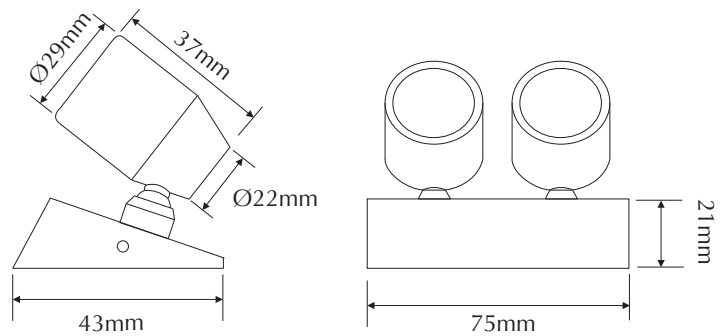

EVFOCUS2T-B-F

Order Code: **21473**

Product Code: **EVFOCUS2T-B-F**

Colour: **Blue**

Description: A smart, fashionable and contemporary spot light. The FOCUS2T has many applications including statues, jewellery cabinets, BBQ areas lighting. The FOCUS2T is made from high quality 316 stainless steel and together with the high power LED lamp you can be assured of many years of low power and maintenance free lighting.

Data: The FOCUS2T spot light is made from imported 316 stainless steel, tempered glass, spot effect, 2 x 60° beam angle, 2 x 1W Cree LED, Blue colour LED, IP65 rated, 350mA Constant Current, rated at 50,000 hrs.

Size: Base plate diameter: (L) 75mm x (H) 21mm
 Head length: 2 x 37mm
 Front face diameter: 2 x 29mm

Requires: Constant Current 350mA LED driver located in the power supply section of the catalogue.

Domus Lighting