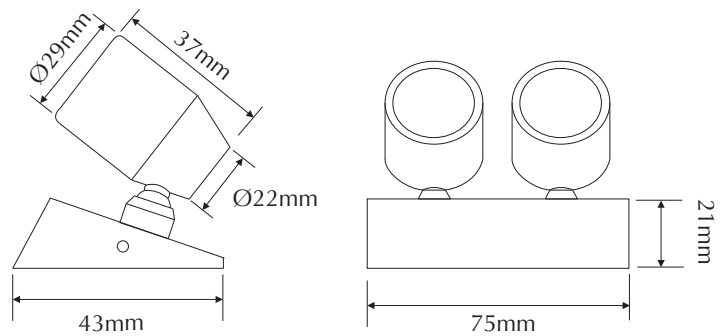

EVFOCUS2T-A-S

Order Code: **21466**

Product Code: **EVFOCUS2T-A-S**

Colour: **Amber** 

Description: A smart, fashionable and contemporary spot light. The FOCUS2T has many applications including statues, jewellery cabinets, BBQ areas lighting. The FOCUS2T is made from high quality 316 stainless steel and together with the high power LED lamp you can be assured of many years of low power and maintenance free lighting.

Data: The FOCUS2T spot light is made from imported 316 stainless steel, tempered glass, spot effect, 2 x 20° beam angle, 2 x 1W Cree LED, Amber colour LED, IP65 rated, 350mA Constant Current, rated at 50,000 hrs.

Size:

Base plate diameter:	(L) 75mm x (H) 21mm
Head length:	2 x 37mm
Front face diameter:	2 x 29mm

Requires: Constant Current 350mA LED driver located in the power supply section of the catalogue.

Domus Lighting