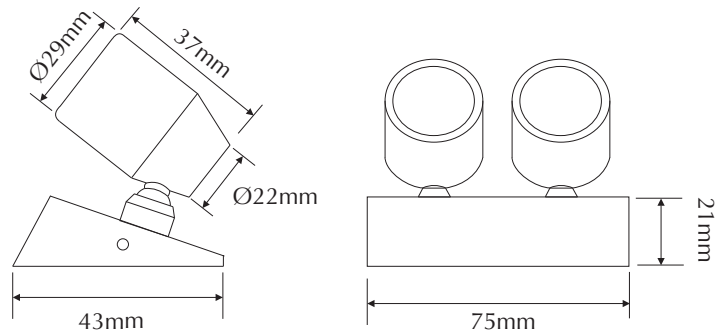

# EVFOCUS2T-A-F

Order Code: **21474**

Product Code: **EVFOCUS2T-A-F**

Colour: **Amber** 

Description: A smart, fashionable and contemporary spot light. The FOCUS2T has many applications including statues, jewellery cabinets, BBQ areas lighting. The FOCUS2T is made from high quality 316 stainless steel and together with the high power LED lamp you can be assured of many years of low power and maintenance free lighting.

Data: The FOCUS2T spot light is made from imported 316 stainless steel, tempered glass, spot effect, 2 x 60° beam angle, 2 x 1W Cree LED, Amber colour LED, IP65 rated, 350mA Constant Current, rated at 50,000 hrs.

Size: Base plate diameter: (L) 75mm x (H) 21mm  
Head length: 2 x 37mm  
Front face diameter: 2 x 29mm

Requires: Constant Current 350mA LED driver located in the power supply section of the catalogue.

**Domus Lighting**