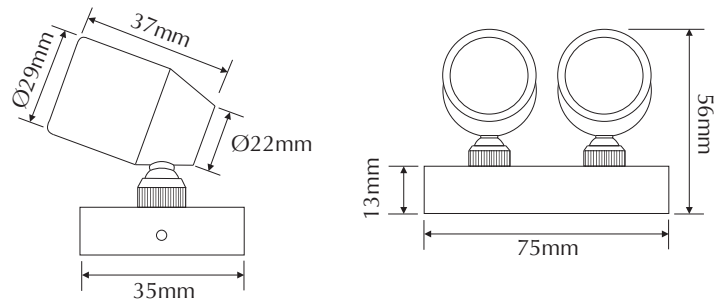

EVFOCUS2-R-S

Order Code: **21477**

Product Code: **EVFOCUS2-R-S**

Colour: **Red** 

Description: A smart, fashionable and contemporary spot light. The FOCUS2 has many applications including statues, jewellery cabinets, BBQ areas lighting. The FOCUS2 is made from high quality 316 stainless steel and together with the high power LED lamp you can be assured of many years of low power and maintenance free lighting.

Data: The FOCUS2 spot light is made from imported 316 stainless steel, tempered glass, spot effect, 2 x 20° beam angle, 2 x 1W Cree LED, Red colour LED, IP65 rated, 350mA Constant Current, rated at 50,000 hrs.

Size: Base plate diameter: (L) 75mm x (W) 35mm x (H) 13mm
 Head length: 2 x 37mm
 Front face diameter: 2 x 29mm

Requires: Constant Current 350mA LED driver located in the power supply section of the catalogue.