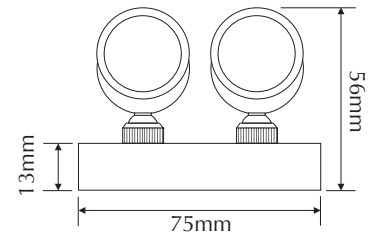

EVFOCUS2-R-F

Order Code: **21484**

Product Code: **EVFOCUS2-R-F**

Colour: **Red** 

Description: A smart, fashionable and contemporary spot light. The FOCUS2 has many applications including statues, jewellery cabinets, BBQ areas lighting. The FOCUS2 is made from high quality 316 stainless steel and together with the high power LED lamp you can be assured of many years of low power and maintenance free lighting.

Data: The FOCUS2 spot light is made from imported 316 stainless steel, tempered glass, spot effect, 2 x 60° beam angle, 2 x 1W Cree LED, Red colour LED, IP65 rated, 350mA Constant Current, rated at 50,000 hrs.

Size: Base plate diameter: (L) 75mm x (W) 35mm x (H) 13mm
 Head length: 2 x 37mm
 Front face diameter: 2 x 29mm

Requires: Constant Current 350mA LED driver located in the power supply section of the catalogue.