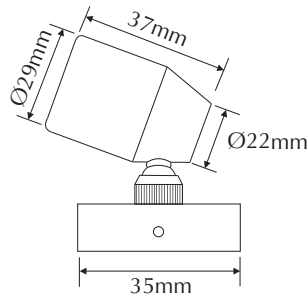

EVFOCUS2-R-F

Order Code: **21484**

Product Code: **EVFOCUS2-R-F**

Colour: **Red** 

Description: A smart, fashionable and contemporary spot light. The FOCUS2 has many applications including statues, jewellery cabinets, BBQ areas lighting. The FOCUS2 is made from high quality 316 stainless steel and together with the high power LED lamp you can be assured of many years of low power and maintenance free lighting.

Data: The FOCUS2 spot light is made from imported 316 stainless steel, tempered glass, spot effect, 2 x 60° beam angle, 2 x 1W Cree LED, Red colour LED, IP65 rated, 350mA Constant Current, rated at 50,000 hrs.

Size: Base plate diameter: (L) 75mm x (W) 35mm x (H) 13mm
 Head length: 2 x 37mm
 Front face diameter: 2 x 29mm

Requires: Constant Current 350mA LED driver located in the power supply section of the catalogue.