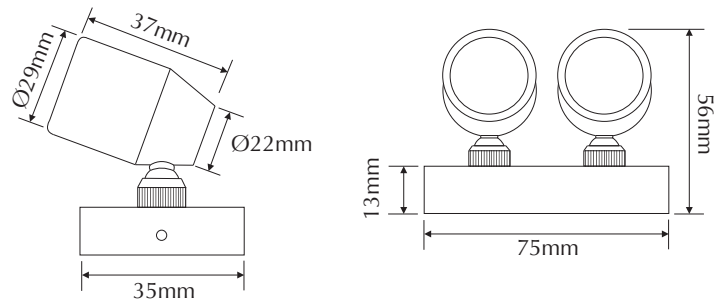

EVFOCUS2-G-S

Order Code: **21478**

Product Code: **EVFOCUS2-G-S**

Colour: **Green** ■

Description: A smart, fashionable and contemporary spot light. The FOCUS2 has many applications including statues, jewellery cabinets, BBQ areas lighting. The FOCUS2 is made from high quality 316 stainless steel and together with the high power LED lamp you can be assured of many years of low power and maintenance free lighting.

Data: The FOCUS2 spot light is made from imported 316 stainless steel, tempered glass, spot effect, 2 x 20° beam angle, 2 x 1W Cree LED, Green colour LED, IP65 rated, 350mA Constant Current, rated at 50,000 hrs.

Size: Base plate diameter: (L) 75mm x (W) 35mm x (H) 13mm
 Head length: 2 x 37mm
 Front face diameter: 2 x 29mm

Requires: Constant Current 350mA LED driver located in the power supply section of the catalogue.