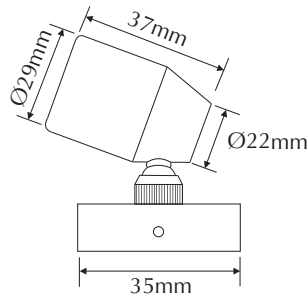

# EVFOCUS2-G-F

Order Code: **21485**

Product Code: **EVFOCUS2-G-F**

Colour: **Green**

**Description:** A smart, fashionable and contemporary spot light. The FOCUS2 has many applications including statues, jewellery cabinets, BBQ areas lighting. The FOCUS2 is made from high quality 316 stainless steel and together with the high power LED lamp you can be assured of many years of low power and maintenance free lighting.

**Data:** The FOCUS2 spot light is made from imported 316 stainless steel, tempered glass, spot effect, 2 x 60° beam angle, 2 x 1W Cree LED, Green colour LED, IP65 rated, 350mA Constant Current, rated at 50,000 hrs.

**Size:** Base plate diameter: (L) 75mm x (W) 35mm x (H) 13mm  
 Head length: 2 x 37mm  
 Front face diameter: 2 x 29mm

**Requires:** Constant Current 350mA LED driver located in the power supply section of the catalogue.

- 316 stainless steel
- Green colour
- 2x60° beam angle
- 350mA Constant Current
- 2W output
- Cree LED
- IP65 rated
- Series wiring
- 50,000hrs Rated

**Domus Lighting**

29-31 Richland Street Kingsgrove NSW 2208