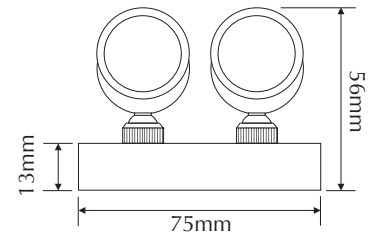

# EVFOCUS2-G-F

Order Code: **21485**

Product Code: **EVFOCUS2-G-F**

Colour: **Green**

**Description:** A smart, fashionable and contemporary spot light. The FOCUS2 has many applications including statues, jewellery cabinets, BBQ areas lighting. The FOCUS2 is made from high quality 316 stainless steel and together with the high power LED lamp you can be assured of many years of low power and maintenance free lighting.

**Data:** The FOCUS2 spot light is made from imported 316 stainless steel, tempered glass, spot effect, 2 x 60° beam angle, 2 x 1W Cree LED, Green colour LED, IP65 rated, 350mA Constant Current, rated at 50,000 hrs.

**Size:** Base plate diameter: (L) 75mm x (W) 35mm x (H) 13mm  
 Head length: 2 x 37mm  
 Front face diameter: 2 x 29mm

**Requires:** Constant Current 350mA LED driver located in the power supply section of the catalogue.

- 316 stainless steel
- Green colour
- 2x60° beam angle
- 350mA Constant Current
- 2W output
- Cree LED
- IP65 rated
- Series wiring
- 50,000hrs Rated

**Domus Lighting**

29-31 Richland Street Kingsgrove NSW 2208