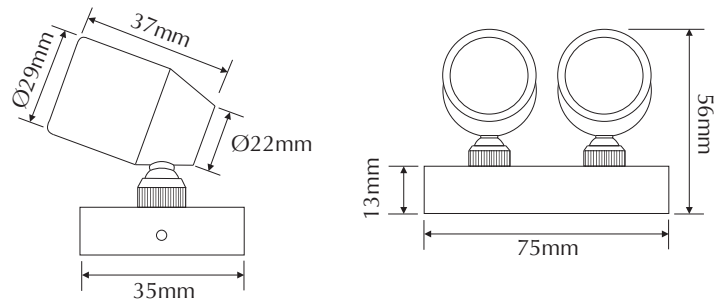

EVFOCUS2-B-S

Order Code: **21479**

Product Code: **EVFOCUS2-B-S**

Colour: **Blue**

Description: A smart, fashionable and contemporary spot light. The FOCUS2 has many applications including statues, jewellery cabinets, BBQ areas lighting. The FOCUS2 is made from high quality 316 stainless steel and together with the high power LED lamp you can be assured of many years of low power and maintenance free lighting.

Data: The FOCUS2 spot light is made from imported 316 stainless steel, tempered glass, spot effect, 2 x 20° beam angle, 2 x 1W Cree LED, Blue colour LED, IP65 rated, 350mA Constant Current, rated at 50,000 hrs.

Size: Base plate diameter: (L) 75mm x (W) 35mm x (H) 13mm
Head length: 2 x 37mm
Front face diameter: 2 x 29mm

Requires: Constant Current 350mA LED driver located in the power supply section of the catalogue.