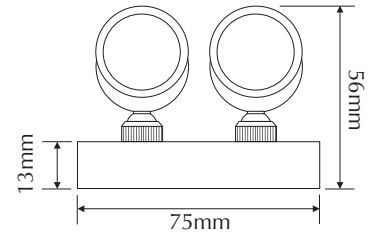

EVFOCUS2-B-F

Order Code: **21486**

Product Code: **EVFOCUS2-B-F**

Colour: **Blue** ■

Description: A smart, fashionable and contemporary spot light. The FOCUS2 has many applications including statues, jewellery cabinets, BBQ areas lighting. The FOCUS2 is made from high quality 316 stainless steel and together with the high power LED lamp you can be assured of many years of low power and maintenance free lighting.

Data: The FOCUS2 spot light is made from imported 316 stainless steel, tempered glass, spot effect, 2 x 60° beam angle, 2 x 1W Cree LED, Blue colour LED, IP65 rated, 350mA Constant Current, rated at 50,000 hrs.

Size: Base plate diameter: (L) 75mm x (W) 35mm x (H) 13mm
 Head length: 2 x 37mm
 Front face diameter: 2 x 29mm

Requires: Constant Current 350mA LED driver located in the power supply section of the catalogue.

- 316 stainless steel
- Blue colour
- 2x60° beam angle
- 350mA Constant Current
- 2W output
- Cree LED
- IP65 rated
- Series wiring
- 50,000hrs Rated

Domus Lighting

29-31 Richland Street Kingsgrove NSW 2208