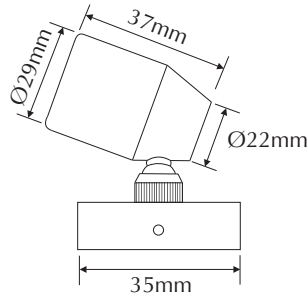

EVFOCUS2-B-F

Order Code: **21486**

Product Code: **EVFOCUS2-B-F**

Colour: **Blue** ■

Description: A smart, fashionable and contemporary spot light. The FOCUS2 has many applications including statues, jewellery cabinets, BBQ areas lighting. The FOCUS2 is made from high quality 316 stainless steel and together with the high power LED lamp you can be assured of many years of low power and maintenance free lighting.

Data: The FOCUS2 spot light is made from imported 316 stainless steel, tempered glass, spot effect, 2 x 60° beam angle, 2 x 1W Cree LED, Blue colour LED, IP65 rated, 350mA Constant Current, rated at 50,000 hrs.

Size: Base plate diameter: (L) 75mm x (W) 35mm x (H) 13mm
 Head length: 2 x 37mm
 Front face diameter: 2 x 29mm

Requires: Constant Current 350mA LED driver located in the power supply section of the catalogue.

- 316 stainless steel
- Blue colour
- 2x60° beam angle
- 350mA Constant Current
- 2W output
- Cree LED
- IP65 rated
- Series wiring
- 50,000hrs Rated

Domus Lighting

29-31 Richland Street Kingsgrove NSW 2208