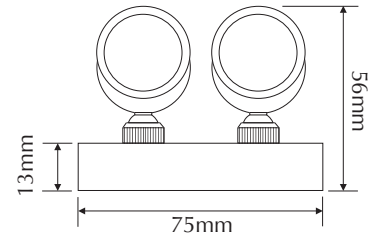

EVFOCUS2-A-S

Order Code: **21480**

Product Code: **EVFOCUS2-A-S**

Colour: **Amber** 

Description: A smart, fashionable and contemporary spot light. The FOCUS2 has many applications including statues, jewellery cabinets, BBQ areas lighting. The FOCUS2 is made from high quality 316 stainless steel and together with the high power LED lamp you can be assured of many years of low power and maintenance free lighting.

Data: The FOCUS2 spot light is made from imported 316 stainless steel, tempered glass, spot effect, 2 x 20° beam angle, 2 x 1W Cree LED, Amber colour LED, IP65 rated, 350mA Constant Current, rated at 50,000 hrs.

Size: Base plate diameter: (L) 75mm x (W) 35mm x (H) 13mm
Head length: 2 x 37mm
Front face diameter: 2 x 29mm

Requires: Constant Current 350mA LED driver located in the power supply section of the catalogue.