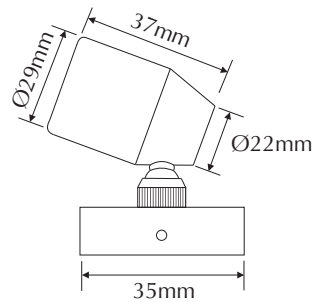

EVFOCUS2-A-S

Order Code: **21480**

Product Code: **EVFOCUS2-A-S**

Colour: **Amber** 

Description: A smart, fashionable and contemporary spot light. The FOCUS2 has many applications including statues, jewellery cabinets, BBQ areas lighting. The FOCUS2 is made from high quality 316 stainless steel and together with the high power LED lamp you can be assured of many years of low power and maintenance free lighting.

Data: The FOCUS2 spot light is made from imported 316 stainless steel, tempered glass, spot effect, 2 x 20° beam angle, 2 x 1W Cree LED, Amber colour LED, IP65 rated, 350mA Constant Current, rated at 50,000 hrs.

Size: Base plate diameter: (L) 75mm x (W) 35mm x (H) 13mm
Head length: 2 x 37mm
Front face diameter: 2 x 29mm

Requires: Constant Current 350mA LED driver located in the power supply section of the catalogue.