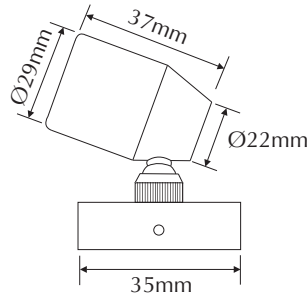

EVFOCUS2-A-F

Order Code: **21487**

Product Code: **EVFOCUS2-A-F**

Colour: **Amber** 

Description: A smart, fashionable and contemporary spot light. The FOCUS2 has many applications including statues, jewellery cabinets, BBQ areas lighting. The FOCUS2 is made from high quality 316 stainless steel and together with the high power LED lamp you can be assured of many years of low power and maintenance free lighting.

Data: The FOCUS2 spot light is made from imported 316 stainless steel, tempered glass, spot effect, 2 x 60° beam angle, 2 x 1W Cree LED, Amber colour LED, IP65 rated, 350mA Constant Current, rated at 50,000 hrs.

Size: Base plate diameter: (L) 75mm x (W) 35mm x (H) 13mm
 Head length: 2 x 37mm
 Front face diameter: 2 x 29mm

Requires: Constant Current 350mA LED driver located in the power supply section of the catalogue.