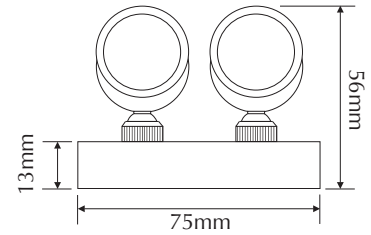

EVFOCUS2-A-F

Order Code: **21487**

Product Code: **EVFOCUS2-A-F**

Colour: **Amber** 

Description: A smart, fashionable and contemporary spot light. The FOCUS2 has many applications including statues, jewellery cabinets, BBQ areas lighting. The FOCUS2 is made from high quality 316 stainless steel and together with the high power LED lamp you can be assured of many years of low power and maintenance free lighting.

Data: The FOCUS2 spot light is made from imported 316 stainless steel, tempered glass, spot effect, 2 x 60° beam angle, 2 x 1W Cree LED, Amber colour LED, IP65 rated, 350mA Constant Current, rated at 50,000 hrs.

Size: Base plate diameter: (L) 75mm x (W) 35mm x (H) 13mm
 Head length: 2 x 37mm
 Front face diameter: 2 x 29mm

Requires: Constant Current 350mA LED driver located in the power supply section of the catalogue.

- 316 stainless steel
- Amber colour
- 2x60° beam angle
- 350mA Constant Current
- 2W output
- Cree LED
- IP65 rated
- Series wiring
- 50,000hrs Rated

Domus Lighting

29-31 Richland Street Kingsgrove NSW 2208