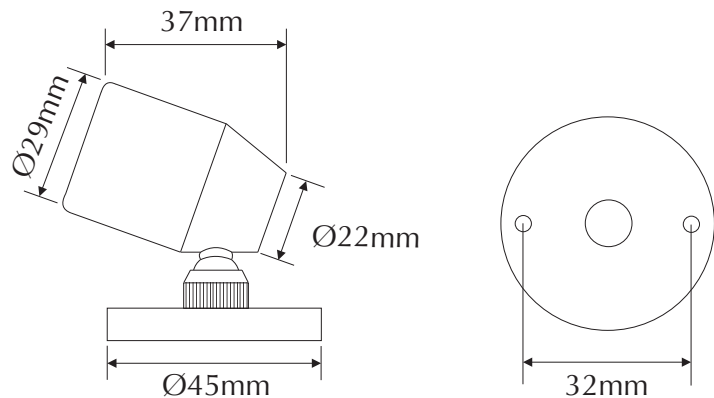

EVFOCUS-WW-S

Order Code: **21448**

Product Code: **EVFOCUS-WW-S**

Colour: **Warm White**  3200K

Description: A smart, fashionable and contemporary spot light. The FOCUS has many applications including statues, jewellery cabinets, BBQ areas lighting. The FOCUS is made from high quality 316 stainless steel and together with the high power LED lamp you can be assured of many years of low power and maintenance free lighting.

Data: The FOCUS spot light is made from imported 316 stainless steel, tempered glass, spot effect, 20° beam angle, 1 x 1W Cree LED, Warm White 3200K colour LED, IP65 rated, 350mA Constant Current, rated at 50,000 hrs.

Size: Base plate diameter: 45mm
 Head length: 37mm
 Front face diameter: 29mm

Requires: Constant Current 350mA LED driver located in the power supply section of the catalogue.

Domus Lighting

29-31 Richland Street Kingsgrove NSW 2208