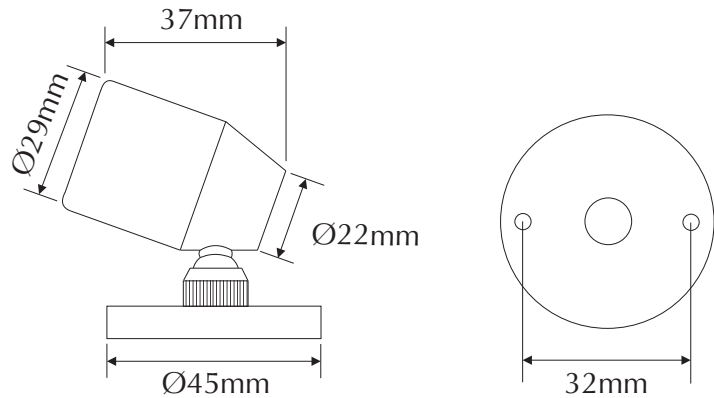

# EVFOCUS-WW-F

Order Code: **21455**

Product Code: **EVFOCUS-WW-F**

Colour: **Warm White**  3200K

Description: A smart, fashionable and contemporary spot light. The FOCUS has many applications including statues, jewellery cabinets, BBQ areas lighting. The FOCUS is made from high quality 316 stainless steel and together with the high power LED lamp you can be assured of many years of low power and maintenance free lighting.

Data: The FOCUS spot light is made from imported 316 stainless steel, tempered glass, spot effect, 60° beam angle, 1 x 1W Cree LED, Warm White 3200K colour LED, IP65 rated, 350mA Constant Current, rated at 50,000 hrs.

Size: Base plate diameter: 45mm  
Head length: 37mm  
Front face diameter: 29mm

Requires: Constant Current 350mA LED driver located in the power supply section of the catalogue.

**Domus Lighting**

29-31 Richland Street Kingsgrove NSW 2208