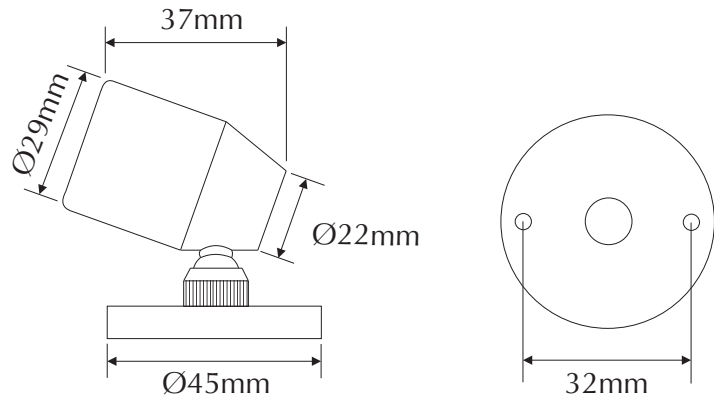

EVFOCUS-W-S

Order Code: **21447**

Product Code: **EVFOCUS-W-S**

Colour: **White** 6400K

Description: A smart, fashionable and contemporary spot light. The FOCUS has many applications including statues, jewellery cabinets, BBQ areas lighting. The FOCUS is made from high quality 316 stainless steel and together with the high power LED lamp you can be assured of many years of low power and maintenance free lighting.

Data: The FOCUS spot light is made from imported 316 stainless steel, tempered glass, spot effect, 20° beam angle, 1 x 1W Cree LED, White 6400K colour LED, IP65 rated, 350mA Constant Current, rated at 50,000 hrs.

Size: Base plate diameter: 45mm
 Head length: 37mm
 Front face diameter: 29mm

Requires: Constant Current 350mA LED driver located in the power supply section of the catalogue.

Domus Lighting

29-31 Richland Street Kingsgrove NSW 2208