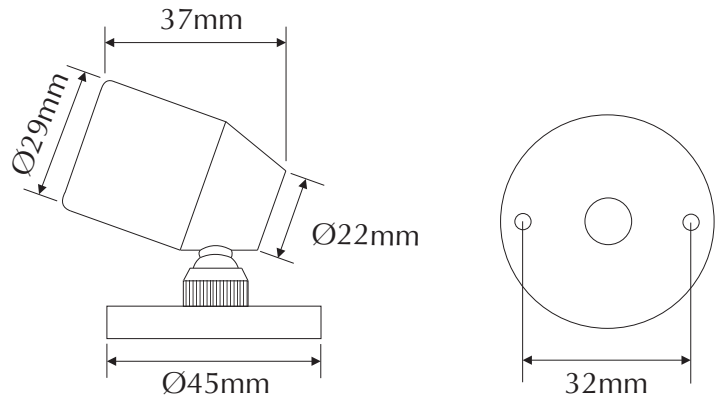

EVFOCUS-W-F

Order Code: **21454**

Product Code: **EVFOCUS-W-F**

Colour: **White** 6400K

Description: A smart, fashionable and contemporary spot light. The FOCUS has many applications including statues, jewellery cabinets, BBQ areas lighting. The FOCUS is made from high quality 316 stainless steel and together with the high power LED lamp you can be assured of many years of low power and maintenance free lighting.

Data: The FOCUS spot light is made from imported 316 stainless steel, tempered glass, spot effect, 60° beam angle, 1 x 1W Cree LED, White 6400K colour LED, IP65 rated, 350mA Constant Current, rated at 50,000 hrs.

Size: Base plate diameter: 45mm
Head length: 37mm
Front face diameter: 29mm

Requires: Constant Current 350mA LED driver located in the power supply section of the catalogue.

Domus Lighting

29-31 Richland Street Kingsgrove NSW 2208