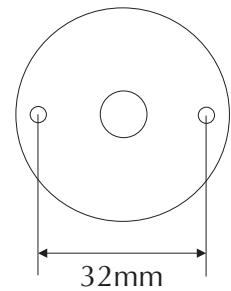

EVFOCUS-R-S

Order Code: **21449**

Product Code: **EVFOCUS-R-S**

Colour: **Red** 

Description: A smart, fashionable and contemporary spot light. The FOCUS has many applications including statues, jewellery cabinets, BBQ areas lighting. The FOCUS is made from high quality 316 stainless steel and together with the high power LED lamp you can be assured of many years of low power and maintenance free lighting.

Data: The FOCUS spot light is made from imported 316 stainless steel, tempered glass, spot effect, 20° beam angle, 1 x 1W Cree LED, Red colour LED, IP65 rated, 350mA Constant Current, rated at 50,000 hrs.

Size:

Base plate diameter:	45mm
Head length:	37mm
Front face diameter:	29mm

Requires: Constant Current 350mA LED driver located in the power supply section of the catalogue.

Domus Lighting

29-31 Richland Street Kingsgrove NSW 2208