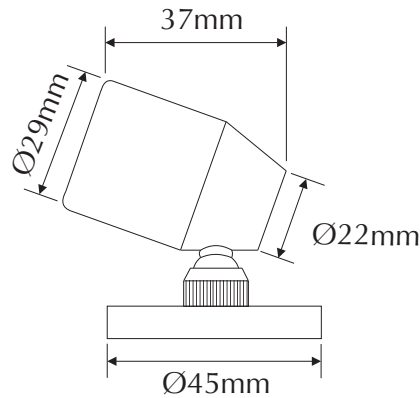

EVFOCUS-R-S

Order Code: **21449**

Product Code: **EVFOCUS-R-S**

Colour: **Red** 

Description: A smart, fashionable and contemporary spot light. The FOCUS has many applications including statues, jewellery cabinets, BBQ areas lighting. The FOCUS is made from high quality 316 stainless steel and together with the high power LED lamp you can be assured of many years of low power and maintenance free lighting.

Data: The FOCUS spot light is made from imported 316 stainless steel, tempered glass, spot effect, 20° beam angle, 1 x 1W Cree LED, Red colour LED, IP65 rated, 350mA Constant Current, rated at 50,000 hrs.

Size:

Base plate diameter:	45mm
Head length:	37mm
Front face diameter:	29mm

Requires: Constant Current 350mA LED driver located in the power supply section of the catalogue.

Domus Lighting

29-31 Richland Street Kingsgrove NSW 2208