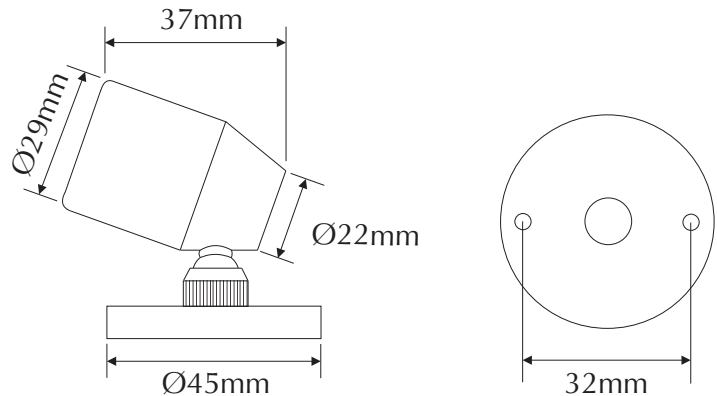

EVFOCUS-R-F

Order Code: **21456**

Product Code: **EVFOCUS-R-F**

Colour: **Red** ■

Description: A smart, fashionable and contemporary spot light. The FOCUS has many applications including statues, jewellery cabinets, BBQ areas lighting. The FOCUS is made from high quality 316 stainless steel and together with the high power LED lamp you can be assured of many years of low power and maintenance free lighting.

Data: The FOCUS spot light is made from imported 316 stainless steel, tempered glass, spot effect, 60° beam angle, 1 x 1W Cree LED, Red colour LED, IP65 rated, 350mA Constant Current, rated at 50,000 hrs.

Size: Base plate diameter: 45mm
Head length: 37mm
Front face diameter: 29mm

Requires: Constant Current 350mA LED driver located in the power supply section of the catalogue.

Domus Lighting

29-31 Richland Street Kingsgrove NSW 2208