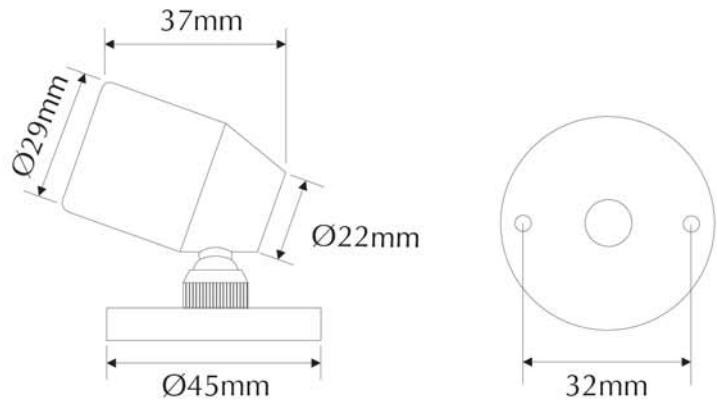

EVFOCUS-G-S

Order Code: **21449**

Product Code: **EVFOCUS- G-S**

Colour: **Green** ■

Description: A smart, fashionable and contemporary spot light. The FOCUS has many applications including statues, jewellery cabinets, BBQ areas lighting. The FOCUS is made from high quality 316 stainless steel and together with the high power LED lamp you can be assured of many years of low power and maintenance free lighting.

Data: The FOCUS spot light is made from imported 316 stainless steel, tempered glass, spot effect, 20° beam angle, 1 x 1W Cree LED, Green colour LED, IP65 rated, 350mA Constant Current, rated at 50,000 hrs.

Size:

| | |
|----------------------|------|
| Base plate diameter: | 45mm |
| Head length: | 37mm |
| Front face diameter: | 29mm |

Requires: Constant Current 350mA LED driver located in the power supply section of the catalogue.