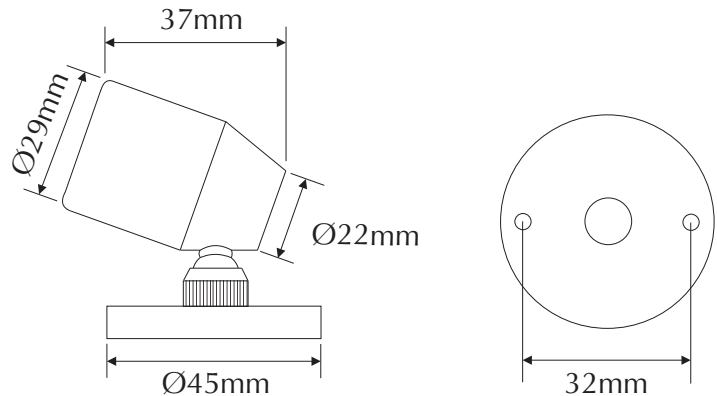

EVFOCUS-G-F

Order Code: **21457**

Product Code: **EVFOCUS-G-F**

Colour: **Green** ■

Description: A smart, fashionable and contemporary spot light. The FOCUS has many applications including statues, jewellery cabinets, BBQ areas lighting. The FOCUS is made from high quality 316 stainless steel and together with the high power LED lamp you can be assured of many years of low power and maintenance free lighting.

Data: The FOCUS spot light is made from imported 316 stainless steel, tempered glass, spot effect, 60° beam angle, 1 x 1W Cree LED, Green colour LED, IP65 rated, 350mA Constant Current, rated at 50,000 hrs.

Size: Base plate diameter: 45mm
Head length: 37mm
Front face diameter: 29mm

Requires: Constant Current 350mA LED driver located in the power supply section of the catalogue.

Domus Lighting

29-31 Richland Street Kingsgrove NSW 2208