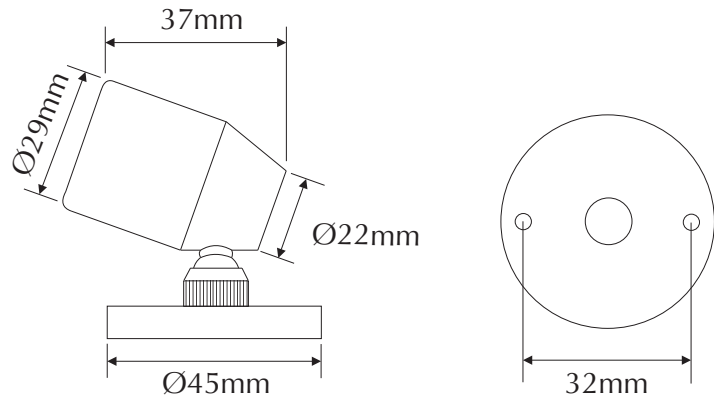

EVFOCUS-B-S

Order Code: **21451**

Product Code: **EVFOCUS-B-S**

Colour: **Blue**

Description: A smart, fashionable and contemporary spot light. The FOCUS has many applications including statues, jewellery cabinets, BBQ areas lighting. The FOCUS is made from high quality 316 stainless steel and together with the high power LED lamp you can be assured of many years of low power and maintenance free lighting.

Data: The FOCUS spot light is made from imported 316 stainless steel, tempered glass, spot effect, 20° beam angle, 1 x 1W Cree LED, Blue colour LED, IP65 rated, 350mA Constant Current, rated at 50,000 hrs.

Size: Base plate diameter: 45mm
 Head length: 37mm
 Front face diameter: 29mm

Requires: Constant Current 350mA LED driver located in the power supply section of the catalogue.

Domus Lighting

29-31 Richland Street Kingsgrove NSW 2208