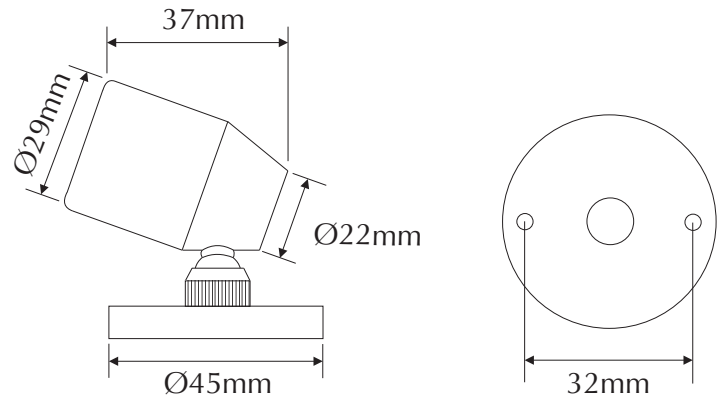

# EVFOCUS-B-F

Order Code: **21458**

Product Code: **EVFOCUS-B-F**

Colour: **Blue**

Description: A smart, fashionable and contemporary spot light. The FOCUS has many applications including statues, jewellery cabinets, BBQ areas lighting. The FOCUS is made from high quality 316 stainless steel and together with the high power LED lamp you can be assured of many years of low power and maintenance free lighting.

Data: The FOCUS spot light is made from imported 316 stainless steel, tempered glass, spot effect, 60° beam angle, 1 x 1W Cree LED, Blue colour LED, IP65 rated, 350mA Constant Current, rated at 50,000 hrs.

Size: Base plate diameter: 45mm  
 Head length: 37mm  
 Front face diameter: 29mm

Requires: Constant Current 350mA LED driver located in the power supply section of the catalogue.

**Domus Lighting**

29-31 Richland Street Kingsgrove NSW 2208