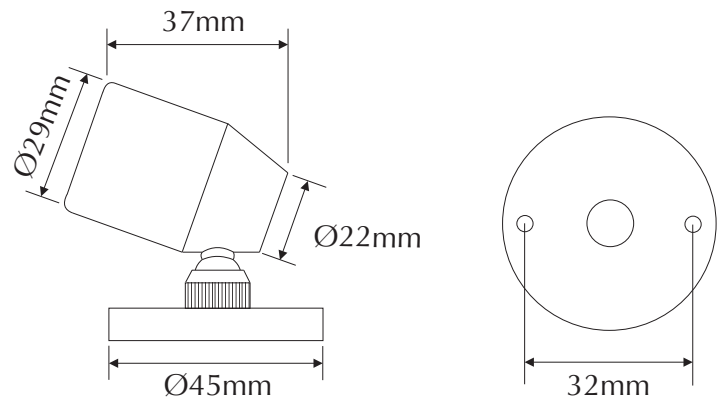

# EVFOCUS-A-S

**CREE**

 Order Code: **21452**

 Product Code: **EVFOCUS-A-S**

 Colour: **Amber** 

**Description:** A smart, fashionable and contemporary spot light. The FOCUS has many applications including statues, jewellery cabinets, BBQ areas lighting. The FOCUS is made from high quality 316 stainless steel and together with the high power LED lamp you can be assured of many years of low power and maintenance free lighting.

**Data:** The FOCUS spot light is made from imported 316 stainless steel, tempered glass, spot effect, 20° beam angle, 1 x 1W Cree LED, Amber colour LED, IP65 rated, 350mA Constant Current, rated at 50,000 hrs.

**Size:**

Base plate diameter:	45mm
Head length:	37mm
Front face diameter:	29mm

**Requires:** Constant Current 350mA LED driver located in the power supply section of the catalogue.

**Domus Lighting**

29-31 Richland Street Kingsgrove NSW 2208