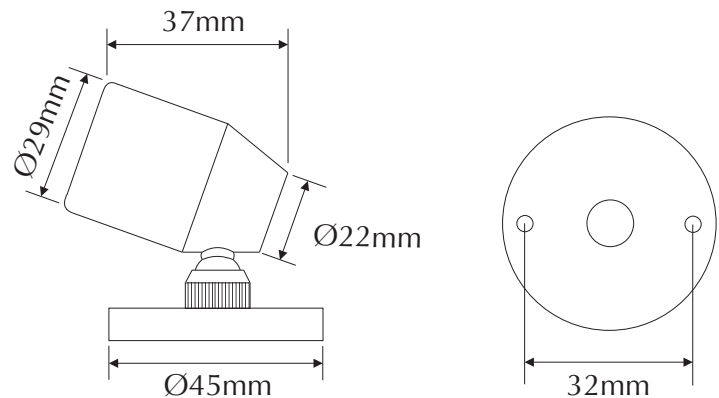

# EVFOCUS-A-F

Order Code: **21459**

Product Code: **EVFOCUS-A-F**

Colour: **Amber**

Description: A smart, fashionable and contemporary spot light. The FOCUS has many applications including statues, jewellery cabinets, BBQ areas lighting. The FOCUS is made from high quality 316 stainless steel and together with the high power LED lamp you can be assured of many years of low power and maintenance free lighting.

Data: The FOCUS spot light is made from imported 316 stainless steel, tempered glass, spot effect, 60° beam angle, 1 x 1W Cree LED, Amber colour LED, IP65 rated, 350mA Constant Current, rated at 50,000 hrs.

Size: Base plate diameter: 45mm  
 Head length: 37mm  
 Front face diameter: 29mm

Requires: Constant Current 350mA LED driver located in the power supply section of the catalogue.

**Domus Lighting**

29-31 Richland Street Kingsgrove NSW 2208