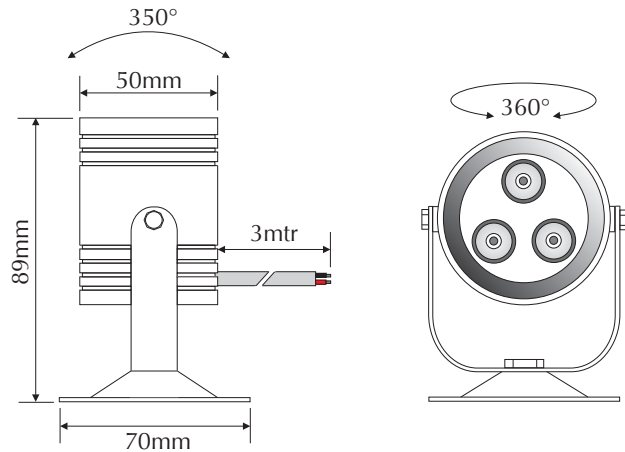

EVFLUID-W-F

Order Code: **21327**

Product Code: **EVFLUID-W-F**

Colour: **White** 6400K

Description: A smart and contemporary pond/pool luminaire for under water use. Made from imported 316 stainless steel. This will be a fantastic addition for any contemporary water feature or pond application.

Data: The FLUID underwater pond/pool light is made from imported 316 stainless steel, unique fin design for enhanced cooling, 3x 1W Cree LED used, 60° beam angle, White colour LED 6400K, IP68 rated, 12/24V DC, 3 metres rubberised cable, 50,000hrs rated.

Size: Overall height including base plate: 89mm
 Overall diameter: 50mm
 Base plate: 70mm x 70mm

Requires: Constant Voltage 12-24V DC LED driver located in the power supply section of the catalogue.

- 316 stainless steel
- White 6400K
- 60° beam angle
- 12/24V DC input
- 3W output
- Cree LED
- IP68 rated
- Parallel wiring
- 50,000hrs Rated