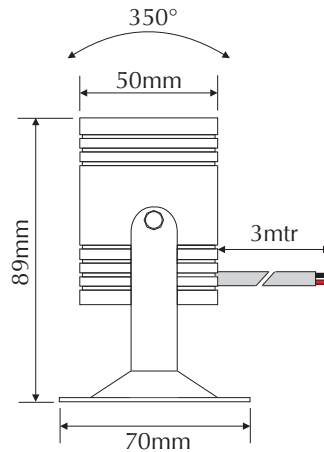

EVFLUID-R-S

Order Code: **21322**

Product Code: **EVFLUID-R-S**

Colour: **Red** ■

Description: A smart and contemporary pond/pool luminaire for under water use. Made from imported 316 stainless steel. This will be a fantastic addition for any contemporary water feature or pond application.

Data: The FLUID underwater pond/pool light is made from imported 316 stainless steel, unique fin design for enhanced cooling, 3x 1W Cree LED used, 20° beam angle, Red colour LED, IP68 rated, 12/24V DC, 3 metres rubberised cable, 50,000hrs rated.

Size: Overall height including base plate: 89mm
Overall diameter: 50mm
Base plate: 70mm x 70mm

Requires: Constant Voltage 12-24V DC LED driver located in the power supply section of the catalogue.

Domus Lighting