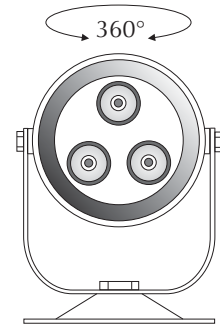

EVFLUID-R-S

Order Code: **21322**

Product Code: **EVFLUID-R-S**

Colour: **Red** ■

Description: A smart and contemporary pond/pool luminaire for under water use. Made from imported 316 stainless steel. This will be a fantastic addition for any contemporary water feature or pond application.

Data: The FLUID underwater pond/pool light is made from imported 316 stainless steel, unique fin design for enhanced cooling, 3x 1W Cree LED used, 20° beam angle, Red colour LED, IP68 rated, 12/24V DC, 3 metres rubberised cable, 50,000hrs rated.

Size: Overall height including base plate: 89mm
Overall diameter: 50mm
Base plate: 70mm x 70mm

Requires: Constant Voltage 12-24V DC LED driver located in the power supply section of the catalogue.

Domus Lighting