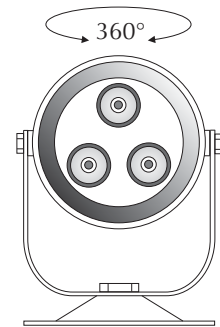

EVFLUID-R-F

Order Code: **21329**

Product Code: **EVFLUID-R-F**

Colour: **Red** ■

Description: A smart and contemporary pond/pool luminaire for under water use. Made from imported 316 stainless steel. This will be a fantastic addition for any contemporary water feature or pond application.

Data: The FLUID underwater pond/pool light is made from imported 316 stainless steel, unique fin design for enhanced cooling, 3x 1W Cree LED used, 60° beam angle, Red colour LED, IP68 rated, 12/24V DC, 3 metres rubberised cable, 50,000hrs rated.

Size: Overall height including base plate: 89mm
Overall diameter: 50mm
Base plate: 70mm x 70mm

Requires: Constant Voltage 12-24V DC LED driver located in the power supply section of the catalogue.

Domus Lighting