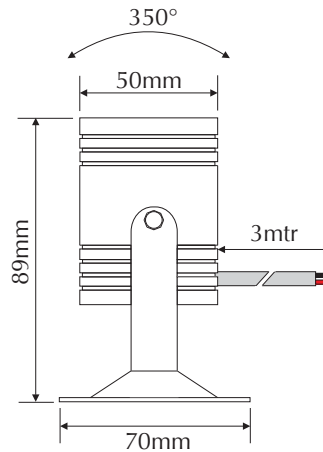

EVFLUID-R-F

Order Code: **21329**

Product Code: **EVFLUID-R-F**

Colour: **Red** ■

Description: A smart and contemporary pond/pool luminaire for under water use. Made from imported 316 stainless steel. This will be a fantastic addition for any contemporary water feature or pond application.

Data: The FLUID underwater pond/pool light is made from imported 316 stainless steel, unique fin design for enhanced cooling, 3x 1W Cree LED used, 60° beam angle, Red colour LED, IP68 rated, 12/24V DC, 3 metres rubberised cable, 50,000hrs rated.

Size: Overall height including base plate: 89mm
Overall diameter: 50mm
Base plate: 70mm x 70mm

Requires: Constant Voltage 12-24V DC LED driver located in the power supply section of the catalogue.

Domus Lighting