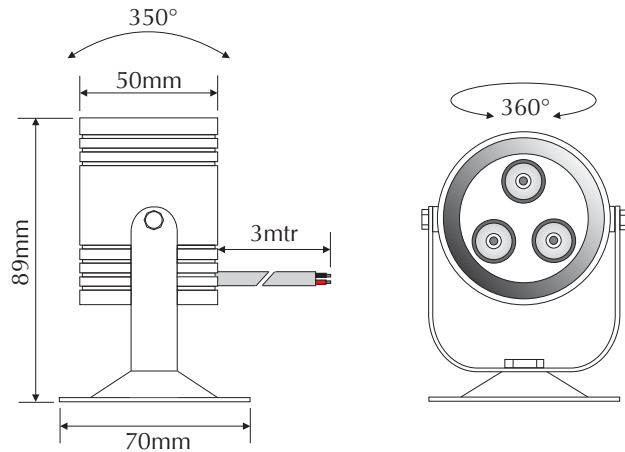

EVFLUID-G-S

Order Code: **21323**

Product Code: **EVFLUID-G-S**

Colour: **Green** ■

Description: A smart and contemporary pond/pool luminaire for under water use. Made from imported 316 stainless steel. This will be a fantastic addition for any contemporary water feature or pond application.

Data: The FLUID underwater pond/pool light is made from imported 316 stainless steel, unique fin design for enhanced cooling, 3x 1W Cree LED used, 20° beam angle, Green colour LED, IP68 rated, 12/24V DC, 3 metres rubberised cable, 50,000hrs rated.

Size: Overall height including base plate: 89mm
Overall diameter: 50mm
Base plate: 70mm x 70mm

Requires: Constant Voltage 12-24V DC LED driver located in the power supply section of the catalogue.

Domus Lighting