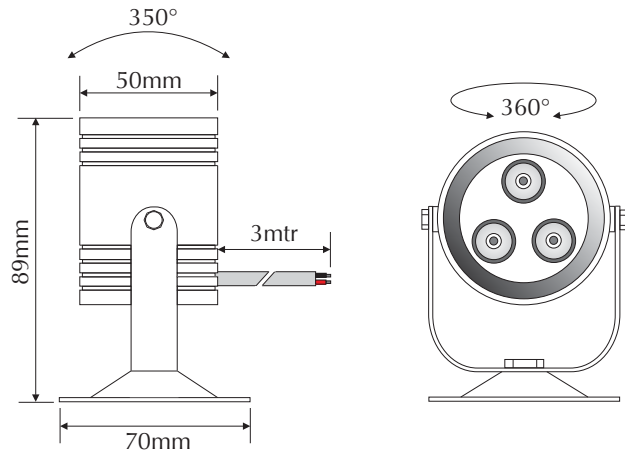

EVFLUID-G-F

Order Code: **21330**

Product Code: **EVFLUID-G-F**

Colour: **Green** ■

Description: A smart and contemporary pond/pool luminaire for under water use. Made from imported 316 stainless steel. This will be a fantastic addition for any contemporary water feature or pond application.

Data: The FLUID underwater pond/pool light is made from imported 316 stainless steel, unique fin design for enhanced cooling, 3x 1W Cree LED used, 60° beam angle, Green colour LED, IP68 rated, 12/24V DC, 3 metres rubberised cable, 50,000hrs rated.

Size: Overall height including base plate: 89mm
Overall diameter: 50mm
Base plate: 70mm x 70mm

Requires: Constant Voltage 12-24V DC LED driver located in the power supply section of the catalogue.

Domus Lighting