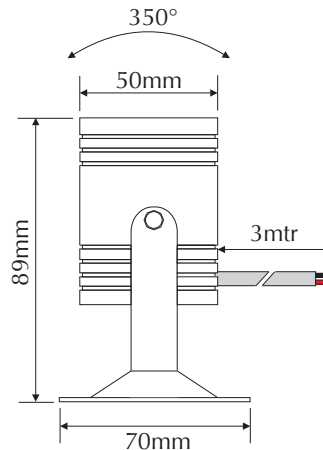

# EVFLUID-B-S

Order Code: **21324**

Product Code: **EVFLUID-B-S**

Colour: **Blue** 

Description: A smart and contemporary pond/pool luminaire for under water use. Made from imported 316 stainless steel. This will be a fantastic addition for any contemporary water feature or pond application.

Data: The FLUID underwater pond/pool light is made from imported 316 stainless steel, unique fin design for enhanced cooling, 3x 1W Cree LED used, 20° beam angle, Blue colour LED, IP68 rated, 12/24V DC, 3 metres rubberised cable, 50,000hrs rated.

Size: Overall height including base plate: 89mm  
Overall diameter: 50mm  
Base plate: 70mm x 70mm

Requires: Constant Voltage 12-24V DC LED driver located in the power supply section of the catalogue.

**Domus Lighting**