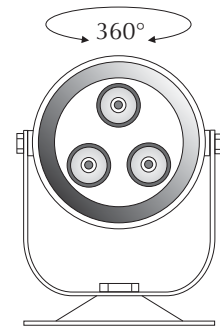

# EVFLUID-B-S

Order Code: **21324**

Product Code: **EVFLUID-B-S**

Colour: **Blue** 

Description: A smart and contemporary pond/pool luminaire for under water use. Made from imported 316 stainless steel. This will be a fantastic addition for any contemporary water feature or pond application.

Data: The FLUID underwater pond/pool light is made from imported 316 stainless steel, unique fin design for enhanced cooling, 3x 1W Cree LED used, 20° beam angle, Blue colour LED, IP68 rated, 12/24V DC, 3 metres rubberised cable, 50,000hrs rated.

Size: Overall height including base plate: 89mm  
Overall diameter: 50mm  
Base plate: 70mm x 70mm

Requires: Constant Voltage 12-24V DC LED driver located in the power supply section of the catalogue.

**Domus Lighting**