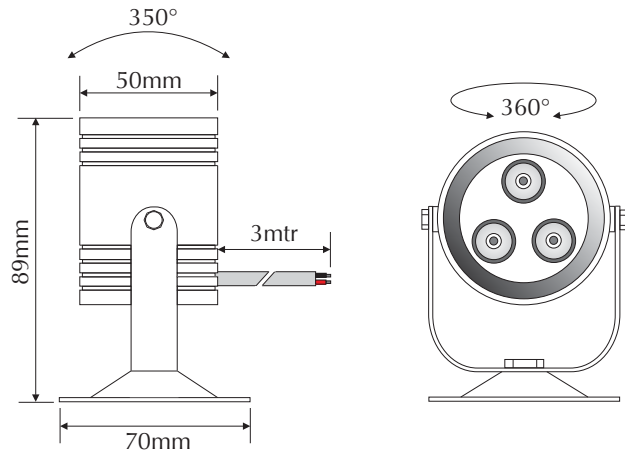

EVFLUID-B-F

Order Code: **21331**

Product Code: **EVFLUID-B-F**

Colour: **Blue**

Description: A smart and contemporary pond/pool luminaire for under water use. Made from imported 316 stainless steel. This will be a fantastic addition for any contemporary water feature or pond application.

Data: The FLUID underwater pond/pool light is made from imported 316 stainless steel, unique fin design for enhanced cooling, 3x 1W Cree LED used, 60° beam angle, Blue colour LED, IP68 rated, 12/24V DC, 3 metres rubberised cable, 50,000hrs rated.

Size: Overall height including base plate: 89mm
Overall diameter: 50mm
Base plate: 70mm x 70mm

Requires: Constant Voltage 12-24V DC LED driver located in the power supply section of the catalogue.

Domus Lighting