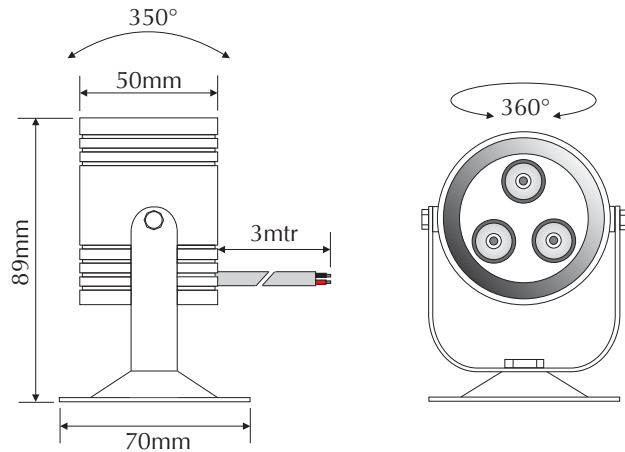

EVFLUID-A-S

Order Code: **21325**

Product Code: **EVFLUID-A-S**

Colour: **Amber** 

Description: A smart and contemporary pond/pool luminaire for under water use. Made from imported 316 stainless steel. This will be a fantastic addition for any contemporary water feature or pond application.

Data: The FLUID underwater pond/pool light is made from imported 316 stainless steel, unique fin design for enhanced cooling, 3x 1W Cree LED used, 20° beam angle, Amber colour LED, IP68 rated, 12/24V DC, 3 metres rubberised cable, 50,000hrs rated.

Size: Overall height including base plate: 89mm
Overall diameter: 50mm
Base plate: 70mm x 70mm

Requires: Constant Voltage 12-24V DC LED driver located in the power supply section of the catalogue.

Domus Lighting