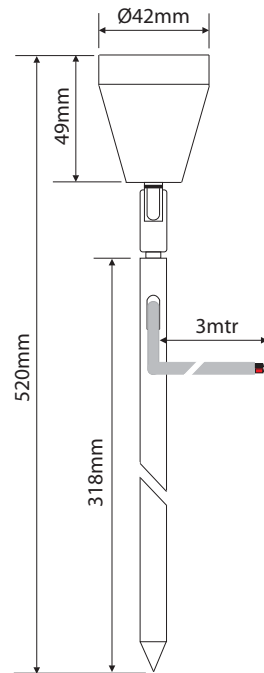

EVEMIT-WW-S

Order Code: 21434

Product Code: **EVEMIT-WW-S**

Colour: Warm White  3200K

Description: A smart, fashionable and contemporary spike light. The EMIT has many applications including garden and pathway lighting. The EMIT is made from high quality 316 stainless steel and together with the high power LED lamp you can be assured of many years of low power and maintenance free garden lighting.

Data: The EMIT garden spike is made from imported 316 stainless steel, tempered glass, spot effect, 12° beam angle, 1 x 1W Cree LED, Warm White 3200K colour LED, IP65 rated, 12/24V DC, 3mtrs rubberised cable, rated at 50,000 hrs.

Size:

Overall height:	520mm (head and spike)
Head length :	49mm
Front face diameter:	42mm

Requires: Constant Voltage 12-24V DC LED driver located in the power supply section of the catalogue.

316 stainless steel	Warm White 3200K	12° beam angle	12/24V DC input	1W output	Cree LED	IP65 rated	Parallel wiring	50,000 hrs rated
---------------------	------------------	----------------	-----------------	-----------	----------	------------	-----------------	------------------