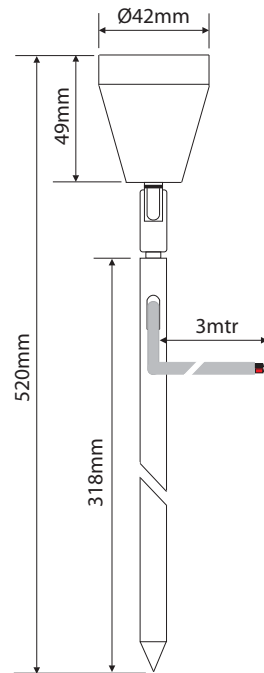

# EVEMIT-W-S

Order Code: 21433

Product Code: **EVEMIT-W-S**

Colour: White  6400K

Description: A smart, fashionable and contemporary spike light. The EMIT has many applications including garden and pathway lighting. The EMIT is made from high quality 316 stainless steel and together with the high power LED lamp you can be assured of many years of low power and maintenance free garden lighting.

Data: The EMIT garden spike is made from imported 316 stainless steel, tempered glass, spot effect, 12° beam angle, 1 x 1W Cree LED, White 6400K colour LED, IP65 rated, 12/24V DC, 3mtrs rubberised cable, rated at 50,000 hrs.

Size: Overall height: 520mm ( head and spike)  
Head length: 49mm  
Front face diameter: 42mm

Requires: Constant Voltage 12-24V DC LED driver located in the power supply section of the catalogue.

316 stainless steel	White colour 6400K	12° beam angle	12/24V DC input	1W output	Cree LED	IP65 rated	Parallel wiring	50,000 hrs rated
---------------------	--------------------	----------------	-----------------	-----------	----------	------------	-----------------	------------------