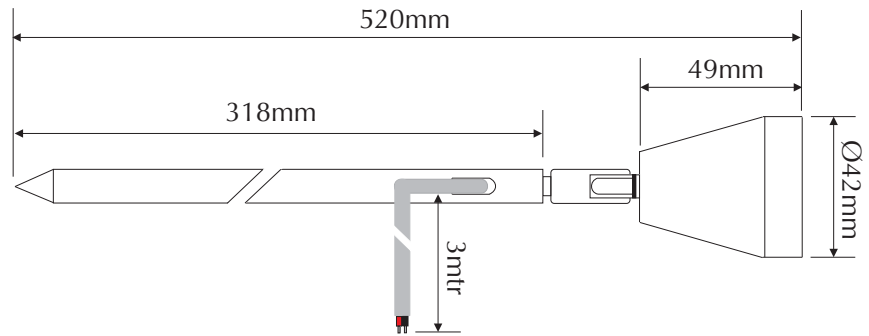

EVEMIT-W-F

CREE 

Order Code: **21440**

Product Code: **EVEMIT-W-F**

Colour: **White** 6400K

Description: A smart, fashionable and contemporary spike light. The EMIT has many applications including garden and pathway lighting. The EMIT is made from high quality 316 stainless steel and together with the high power LED lamp you can be assured of many years of low power and maintenance free garden lighting.

Data: The EMIT garden spike is made from imported 316 stainless steel, tempered glass, spot effect, 45° beam angle, 1 x 1W Cree LED, White 6400K colour LED, IP65 rated, 12/24V DC, 3mtrs rubberised cable, rated at 50,000 hrs.

Size:

Overall height:	520mm (head and spike)
Head length:	49mm
Front face diameter:	42mm

Requires: Constant Voltage 12-24V DC LED driver located in the power supply section of the catalogue.

316 stainless steel

White colour 6400K

45° beam angle

12/24V DC input

1W output

Cree LED

IP65 rated

Parallel wiring

50,000 hrs rated