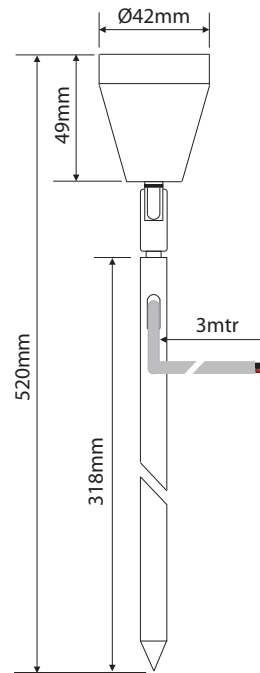

EVEMIT-R-S

Order Code: 21435

Product Code: EVEMIT-R-S

Colour: Red ■

Description: A smart, fashionable and contemporary spike light. The EMIT has many applications including garden and pathway lighting. The EMIT is made from high quality 316 stainless steel and together with the high power LED lamp you can be assured of many years of low power and maintenance free garden lighting.

Data: The EMIT garden spike is made from imported 316 stainless steel, tempered glass, spot effect, 12° beam angle, 1 x 1W Cree LED, Red colour LED, IP65 rated, 12/24V DC, 3mtrs rubberised cable, rated at 50,000 hrs.

Size:

Overall height:	520mm (head and spike)
Head length:	49mm
Front face diameter:	42mm

Requires: Constant Voltage 12-24V DC LED driver located in the power supply section of the catalogue.

316 stainless steel	Red colour	12° beam angle	12/24V DC input	1W output	Cree LED	IP65 rated	Parallel wiring	50,000 hrs rated
---------------------	------------	----------------	-----------------	-----------	----------	------------	-----------------	------------------