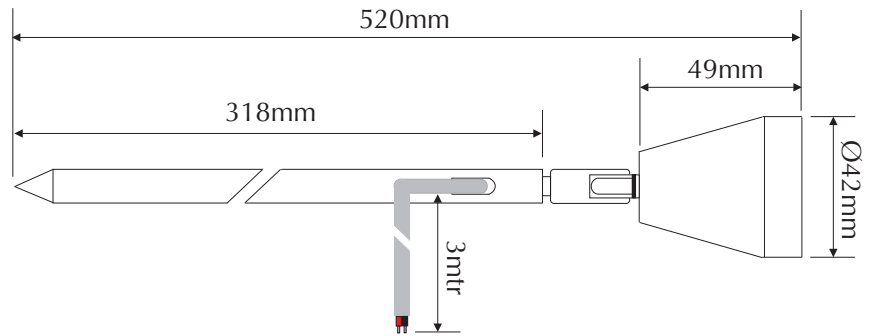

EVEMIT-R-F

CREE

Order Code: **21442**

Product Code: **EVEMIT-R-F**

Colour: **Red** ■

Description: A smart, fashionable and contemporary spike light. The EMIT has many applications including garden and pathway lighting. The EMIT is made from high quality 316 stainless steel and together with the high power LED lamp you can be assured of many years of low power and maintenance free garden lighting.

Data: The EMIT garden spike is made from imported 316 stainless steel, tempered glass, spot effect, 45° beam angle, 1 x 1W Cree LED, Red colour LED, IP65 rated, 12/24V DC, 3mtrs rubberised cable, rated at 50,000 hrs.

Size:

Overall height:	520mm (head and spike)
Head length:	49mm
Front face diameter:	42mm

Requires: Constant Voltage 12-24V DC LED driver located in the power supply section of the catalogue.

Domus Lighting